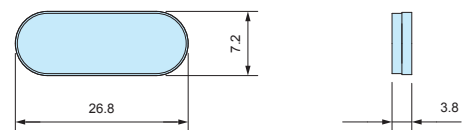

Product no. / Dimensions

■ Material / Color : Polyurethane / Black

Product no.	A	B	H	C	D	Pack of
SJ-P5007	10.4	10.4	2.5	7.5	7.5	10
SJ-P5008	12.7	12.7	3	9.5	9.5	10
SJ-P5018	12.7	12.7	5.8	7	7	10
SJ-P1004	15	15	4.5	10	10	10
SJ-P5023	20.6	20.6	7.6	12.7	12.7	10
SJ-P1011	15.5	5.5	2	4.5	14.5	10

SJ-P1011

TN-27

OVAL ADHESIVE RUBBER FEET

Product no. / Feature

■ Material / Color : Synthetic rubber / Black

Product no.	Pack of
TN-27	10