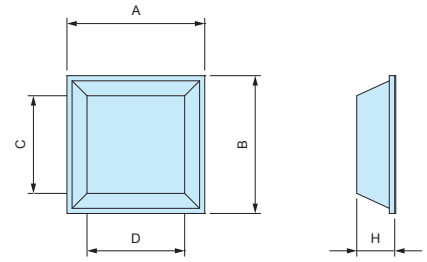

SF SERIES

SQUARE ADHESIVE RUBBER FEET - LOW COST TYPE

■ DXF/DWG/PDF drawings available on our website.

■ Square-shaped adhesive rubber feet.

Product no. / Dimensions

■ Material / Color : Synthetic rubber / Black

Product no.	A	B	H	C	D	Pack of
SF11-3	10.5	10.5	2.5	8.6	8.6	10
SF13-4	12.7	12.7	3.5	9	9	10
SF13-6	12.7	12.7	6	7	7	10
SF20-8	20	20	7.6	14	14	10

SJ-P SERIES

SQUARE ADHESIVE POLYURETHANE FEET

- Strong adhesive strength with the use of rubber pressure sensitive adhesive.
- Polyurethane material is resistant against color migration.

Product no. / Dimensions

■ Material / Color : Polyurethane / Black

Product no.	A	B	H	C	D	Pack of
SJ-P5007	10.4	10.4	2.5	7.5	7.5	10
SJ-P5008	12.7	12.7	3	9.5	9.5	10
SJ-P5018	12.7	12.7	5.8	7	7	10
SJ-P1004	15	15	4.5	10	10	10
SJ-P5023	20.6	20.6	7.6	12.7	12.7	10
SJ-P1011	15.5	5.5	2	4.5	14.5	10