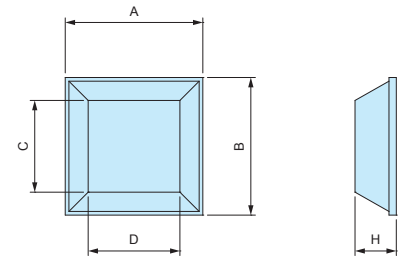

SF SERIES

SQUARE ADHESIVE RUBBER FEET - LOW COST TYPE

■ DXF/DWG/PDF drawings available on our website.

■ Square-shaped adhesive rubber feet.

Product no. / Dimensions

■ Material / Color : Synthetic rubber / Black

Product no.	A	B	H	C	D	Pack of
SF11-3	10.5	10.5	2.5	8.6	8.6	10
SF13-4	12.7	12.7	3.5	9	9	10
SF13-6	12.7	12.7	6	7	7	10
SF20-8	20	20	7.6	14	14	10

SJ-P SERIES

SQUARE ADHESIVE POLYURETHANE FEET

- Strong adhesive strength with the use of rubber pressure sensitive adhesive.
- Polyurethane material is resistant against color migration.

Product no. / Dimensions

■ Material / Color : Polyurethane / Black

Product no.	A	B	H	C	D	Pack of
SJ-P5007	10.4	10.4	2.5	7.5	7.5	10
SJ-P5008	12.7	12.7	3	9.5	9.5	10
SJ-P5018	12.7	12.7	5.8	7	7	10
SJ-P1004	15	15	4.5	10	10	10
SJ-P5023	20.6	20.6	7.6	12.7	12.7	10
SJ-P1011	15.5	5.5	2	4.5	14.5	10