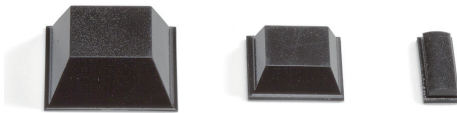

SF SERIES

SQUARE ADHESIVE RUBBER FEET - LOW COST TYPE

■ DXF/DWG/PDF drawings available on our website.

■ Square-shaped adhesive rubber feet.

Product no. / Dimensions

■ Material / Color : Synthetic rubber / Black

Product no.	A	B	H	C	D	Pack of
SF11-3	10.5	10.5	2.5	8.6	8.6	10
SF13-4	12.7	12.7	3.5	9	9	10
SF13-6	12.7	12.7	6	7	7	10
SF20-8	20	20	7.6	14	14	10

SJ-P SERIES

SQUARE ADHESIVE POLYURETHANE FEET

- Strong adhesive strength with the use of rubber pressure sensitive adhesive.
- Polyurethane material is resistant against color migration.

Product no. / Dimensions

■ Material / Color : Polyurethane / Black

Product no.	A	B	H	C	D	Pack of
SJ-P5007	10.4	10.4	2.5	7.5	7.5	10
SJ-P5008	12.7	12.7	3	9.5	9.5	10
SJ-P5018	12.7	12.7	5.8	7	7	10
SJ-P1004	15	15	4.5	10	10	10
SJ-P5023	20.6	20.6	7.6	12.7	12.7	10
SJ-P1011	15.5	5.5	2	4.5	14.5	10

SJ-P1011

TN-27

OVAL ADHESIVE RUBBER FEET

Product no. / Feature

■ Material / Color : Synthetic rubber / Black

Product no.	Pack of
TN-27	10