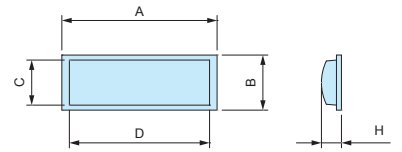

Product no.	A	B	H	C	D	Pack of
SF11-3	10.5	10.5	2.5	8.6	8.6	10
SF13-4	12.7	12.7	3.5	9	9	10
SF13-6	12.7	12.7	6	7	7	10
SF20-8	20	20	7.6	14	14	10

SJ-P SERIES

SQUARE ADHESIVE POLYURETHANE FEET

- Strong adhesive strength with the use of rubber pressure sensitive adhesive.
- Polyurethane material is resistant against color migration.

Product no. / Dimensions

■ Material / Color : Polyurethane / Black

Product no.	A	B	H	C	D	Pack of
SJ-P5007	10.4	10.4	2.5	7.5	7.5	10
SJ-P5008	12.7	12.7	3	9.5	9.5	10
SJ-P5018	12.7	12.7	5.8	7	7	10
SJ-P1004	15	15	4.5	10	10	10
SJ-P5023	20.6	20.6	7.6	12.7	12.7	10
SJ-P1011	15.5	5.5	2	4.5	14.5	10