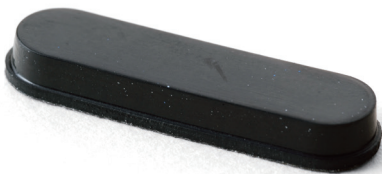

SF SERIES

SQUARE ADHESIVE RUBBER FEET - LOW COST TYPE

■ DXF/DWG/PDF drawings available on our website.

■ Square-shaped adhesive rubber feet.

Product no. / Dimensions

■ Material / Color : Synthetic rubber / Black

Product no.	A	B	H	C	D	Pack of
SF11-3	10.5	10.5	2.5	8.6	8.6	10
SF13-4	12.7	12.7	3.5	9	9	10
SF13-6	12.7	12.7	6	7	7	10
SF20-8	20	20	7.6	14	14	10

SJ-P SERIES

SQUARE ADHESIVE POLYURETHANE FEET

- Strong adhesive strength with the use of rubber pressure sensitive adhesive.
- Polyurethane material is resistant against color migration.

Product no. / Dimensions

■ Material / Color : Polyurethane / Black

Product no.	A	B	H	C	D	Pack of
SJ-P5007	10.4	10.4	2.5	7.5	7.5	10
SJ-P5008	12.7	12.7	3	9.5	9.5	10
SJ-P5018	12.7	12.7	5.8	7	7	10
SJ-P1004	15	15	4.5	10	10	10
SJ-P5023	20.6	20.6	7.6	12.7	12.7	10
SJ-P1011	15.5	5.5	2	4.5	14.5	10

SJ-P1011

TN-27

OVAL ADHESIVE RUBBER FEET

Product no. / Feature

■ Material / Color : Synthetic rubber / Black

Product no.	Pack of
TN-27	10