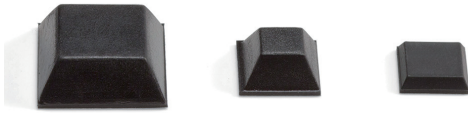

SF SERIES

SQUARE ADHESIVE RUBBER FEET - LOW COST TYPE

■ DXF/DWG/PDF drawings available on our website.

■ Square-shaped adhesive rubber feet.

Product no. / Dimensions

■ Material / Color : Synthetic rubber / Black

Product no.	A	B	H	C	D	Pack of
SF11-3	10.5	10.5	2.5	8.6	8.6	10
SF13-4	12.7	12.7	3.5	9	9	10
SF13-6	12.7	12.7	6	7	7	10
SF20-8	20	20	7.6	14	14	10

SJ-P SERIES

SQUARE ADHESIVE POLYURETHANE FEET

- Strong adhesive strength with the use of rubber pressure sensitive adhesive.
- Polyurethane material is resistant against color migration.

Product no. / Dimensions

■ Material / Color : Polyurethane / Black

Product no.	A	B	H	C	D	Pack of
SJ-P5007	10.4	10.4	2.5	7.5	7.5	10
SJ-P5008	12.7	12.7	3	9.5	9.5	10
SJ-P5018	12.7	12.7	5.8	7	7	10
SJ-P1004	15	15	4.5	10	10	10
SJ-P5023	20.6	20.6	7.6	12.7	12.7	10
SJ-P1011	15.5	5.5	2	4.5	14.5	10

SJ-P1011

TN-27

OVAL ADHESIVE RUBBER FEET

Product no. / Feature

■ Material / Color : Synthetic rubber / Black

Product no.	Pack of
TN-27	10