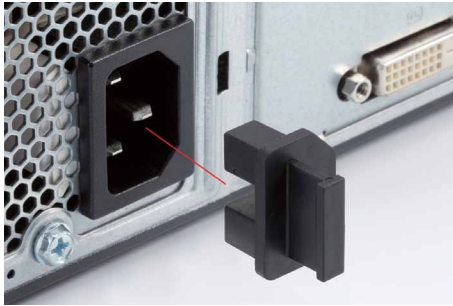

**PLC-3TV**

**POWER INLET DUSTPROOF BLIND PLUG**

■ Pull-tab type blind plug for power inlet.

**Product no. / Feature**

Product no.	Material	Color	Pack of
PLC-3TV	TPE UL94V-0	Black	5

**PJR • PJS SERIES**

**RJ45 DUSTPROOF BLIND PLUG**