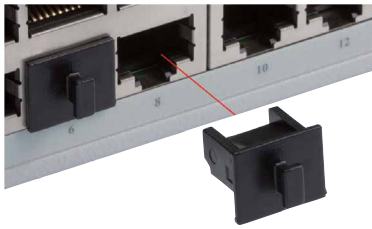

PJR • PJS SERIES

RJ45 DUSTPROOF BLIND PLUG

PJR-45 (Pull-tab type)

PJS-45 (No pull-tab type)

Product no. / Feature

Product no.	Material	Color	Pack of
PJR-45	PE	Black	10
PJS-45	ABS UL94HB	Black	10