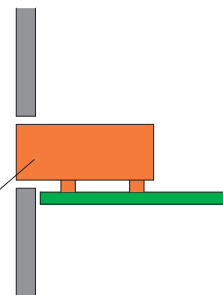

CJCV SERIES

USB DUST COVER FLAP

- USB TYPE-A connector dust cover plug with stopper cord.
- Hole milling is required for flap installation.

Mounting hole dimension

How to Install

Incorrect Position

- The USB connector should be mounted such that it does not protrude out from the panel's inner side.

Product no. / Feature

Product no.	Material	Color	Panel thickness	A	Pack of
NEW CJCV-1	TPU	Black	0.5 ~ 2.0mm	8	10
NEW CJCV-2	TPU	Black	2.0 ~ 12.0mm	18.2	10

USBC SERIES

USB TYPE-A DUSTPROOF BLIND PLUG

USB TYPE-A