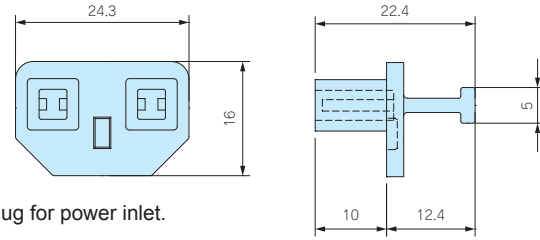

PLC-3TV

POWER INLET DUSTPROOF BLIND PLUG

■ Pull-tab type blind plug for power inlet.

Product no. / Feature

Product no.	Material	Color	Pack of
PLC-3TV	TPE UL94V-0	Black	5