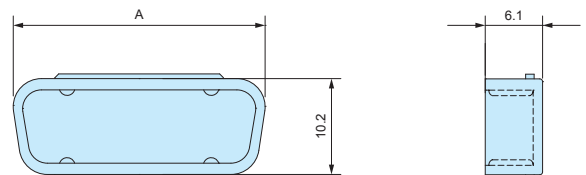

**MINI USB**

**Product no. / Feature**

Product no.	Material	Color	Pack of
KPS-20	PE	Natural	10

**MICRO USB**

**Product no. / Feature**

Product no.	Material	Color	Pack of
KPS-21	PE	Natural	10

**DTC SERIES**

**D-SUB • DVI DUSTPROOF CONNECTOR COVER**