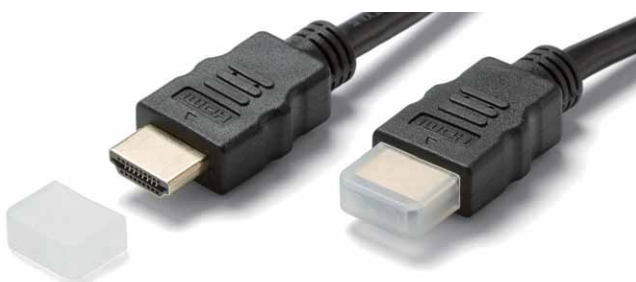

HDMIT SERIES

HDMI DUSTPROOF CONNECTOR COVER

Product no. / Feature

Product no.	Material	Color	Pack of
HDMIT-1	PE	Natural	10