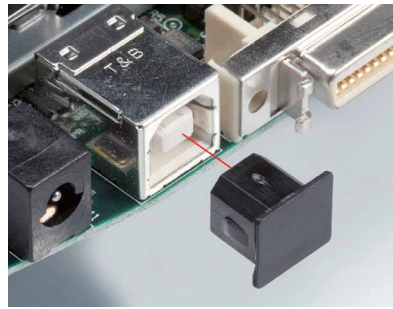

CJCV SERIES

USB DUST COVER FLAP

- USB TYPE-A connector dust cover plug with stopper cord.
- Hole milling is required for flap installation.

Mounting hole dimension

How to Install

Incorrect Position

- The USB connector should be mounted such that it does not protrude out from the panel's inner side.

**USBC SERIES**

**USB TYPE-B • TYPE-C DUSTPROOF BLIND PLUG**

**USB TYPE-B**

USBC-1 (Pull-tab type)

USBC-3 (No pull-tab type)

Product no. / Feature

Product no.	Material	Color	Pack of
<b>NEW</b> USBC-1	ABS UL94V-0	Black	10
<b>NEW</b> USBC-3	PP UL94HB	Black	10