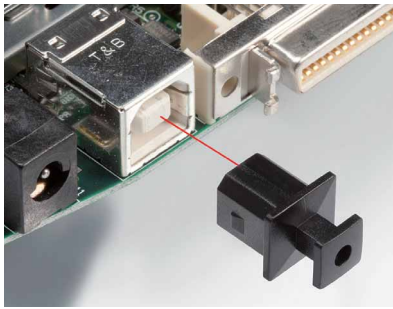

USBC SERIES

USB TYPE-B • TYPE-C DUSTPROOF BLIND PLUG

USB TYPE-B

USBC-1 (Pull-tab type)