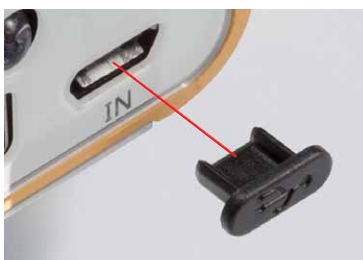

Product no. / Feature

Product no.	Material	Color	Pack of
NEW USBC-10	TPE	Black	10

MICRO USB USBC-31