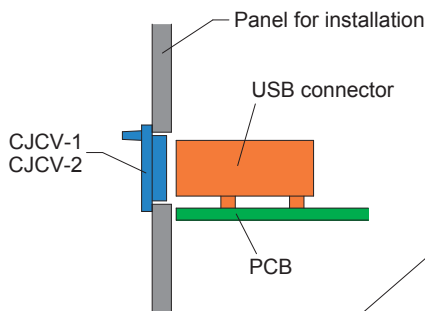

CJCV SERIES

USB DUST COVER FLAP

- USB TYPE-A connector dust cover plug with stopper cord.
- Hole milling is required for flap installation.

Mounting hole dimension

How to Install

Incorrect Position

- The USB connector should be mounted such that it does not protrude out from the panel's inner side.

Product no. / Feature

Product no.	Material	Color	Panel thickness	A	Pack of
NEW CJCV-1	TPU	Black	0.5 ~ 2.0mm	8	10
NEW CJCV-2	TPU	Black	2.0 ~ 12.0mm	18.2	10

USBC SERIES

USB TYPE-A DUSTPROOF BLIND PLUG

USB TYPE-A