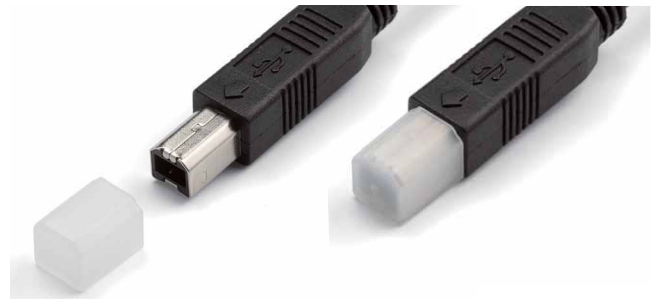

CJCV SERIES

USB DUST COVER FLAP

- USB TYPE-A connector dust cover plug with stopper cord.
- Hole milling is required for flap installation.

Mounting hole dimension

How to Install

Incorrect Position

- The USB connector should be mounted such that it does not protrude out from the panel's inner side.

**USB DUSTPROOF CONNECTOR COVER**

**USB TYPE-A**

**Product no. / Feature**

Product no.	Material	Color	Pack of
KPS-6	PE	Natural	10

**USB TYPE-B**

**Product no. / Feature**

Product no.	Material	Color	Pack of
KPS-5	PE	Natural	10