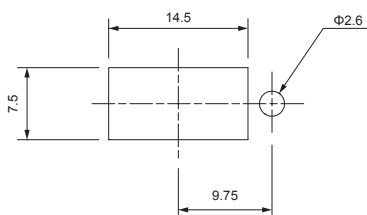

- USB TYPE-A connector dust cover plug with stopper cord.
- Hole milling is required for flap installation.

Mounting hole dimension