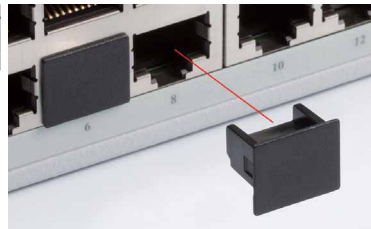

PJR • PJS SERIES

RJ45 DUSTPROOF BLIND PLUG

PJR-45 (Pull-tab type)

PJS-45 (No pull-tab type)

Product no. / Feature

Product no.	Material	Color	Pack of
PJR-45	PE	Black	10
PJS-45	ABS UL94HB	Black	10