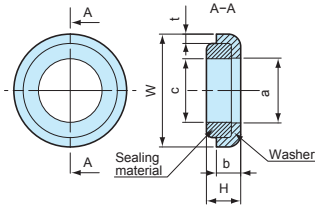

**SZ SERIES**

**WATERPROOF WASHER**

- Waterproof washer for screwing onto waterproof boxes.
- NBR sealing material has superior oil resistance (N models only) .
- Silicone sealing material has wider operating temperature with superior temperature and water resistance (S models only).

Technical Data
Water pressure resistance: M3 ~ M10 : 200kg/cm <sup>2</sup> 5min M12 ~ M16 : 100kg/cm <sup>2</sup> 5min

■ Shape of the sealing material vary by product.

**Product no. / Dimensions**

Product no.	W	H	a	b	c	t	Washer material	Sealing material	Color	Screw size	Pack of
SZ- 3N	7	2.7	3.2	2.2	3.1	0.5	SUS304	NBR	Black	M 3	1
SZ- 3S	7	2.7	3.2	2.2	3.1	0.5	SUS304	Silicone	Brown	M 3	1
SZ- 4N	8	2.8	4.2	2.1	4.1	0.5	SUS304	NBR	Black	M 4	1
SZ- 4S	8	2.8	4.2	2.1	4.1	0.5	SUS304	Silicone	Brown	M 4	1
SZ- 5N	9.5	3.6	5.2	2.7	5.1	0.8	SUS304	NBR	Black	M 5	1
SZ- 5S	9.5	3.6	5.2	2.7	5.1	0.8	SUS304	Silicone	Brown	M 5	1
SZ- 6N	11.5	4	6.2	3	6.2	1	SUS304	NBR	Black	M 6	1
SZ- 6S	11.5	4	6.2	3	6.2	1	SUS304	Silicone	Brown	M 6	1
SZ- 8N	15.2	3.8	8.2	3.2	8.2	1	SUS304	NBR	Black	M 8	1
SZ- 8S	15.2	3.8	8.2	3.2	8.2	1	SUS304	Silicone	Brown	M 8	1
SZ-10N	18	5.3	10.2	4	10.2	1.5	SUS304	NBR	Black	M10	1
SZ-10S	18	5.3	10.2	4	10.2	1.5	SUS304	Silicone	Brown	M10	1
SZ-12N	24	6.1	14.2	4.8	12.2	1.5	SUS304	NBR	Black	M12	1
SZ-12S	24	6.1	14.2	4.8	12.2	1.5	SUS304	Silicone	Brown	M12	1
SZ-16N	30	6.8	18.4	5.3	16	1.9	SUS304	NBR	Black	M16	1
SZ-16S	30	6.8	18.4	5.3	16	1.9	SUS304	Silicone	Brown	M16	1