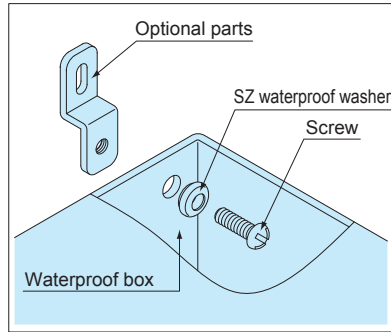

**SZ SERIES**

**WATERPROOF WASHER**

- Waterproof washer for screwing onto waterproof boxes.
- NBR sealing material has superior oil resistance (N models only) .
- Silicone sealing material has wider operating temperature with superior temperature and water resistance (S models only).

Technical Data
Water pressure resistance: M3 ~ M10 : 200kg/cm <sup>2</sup> 5min M12 ~ M16 : 100kg/cm <sup>2</sup> 5min

■ Shape of the sealing material vary by product.

**Product no. / Dimensions**

Product no.	W	H	a	b	c	t	Washer material	Sealing material	Color	Screw size	Pack of
SZ- 3N	7	2.7	3.2	2.2	3.1	0.5	SUS304	NBR	Black	M 3	1
SZ- 3S	7	2.7	3.2	2.2	3.1	0.5	SUS304	Silicone	Brown	M 3	1
SZ- 4N	8	2.8	4.2	2.1	4.1	0.5	SUS304	NBR	Black	M 4	1
SZ- 4S	8	2.8	4.2	2.1	4.1	0.5	SUS304	Silicone	Brown	M 4	1
SZ- 5N	9.5	3.6	5.2	2.7	5.1	0.8	SUS304	NBR	Black	M 5	1
SZ- 5S	9.5	3.6	5.2	2.7	5.1	0.8	SUS304	Silicone	Brown	M 5	1
SZ- 6N	11.5	4	6.2	3	6.2	1	SUS304	NBR	Black	M 6	1
SZ- 6S	11.5	4	6.2	3	6.2	1	SUS304	Silicone	Brown	M 6	1
SZ- 8N	15.2	3.8	8.2	3.2	8.2	1	SUS304	NBR	Black	M 8	1
SZ- 8S	15.2	3.8	8.2	3.2	8.2	1	SUS304	Silicone	Brown	M 8	1
SZ-10N	18	5.3	10.2	4	10.2	1.5	SUS304	NBR	Black	M10	1
SZ-10S	18	5.3	10.2	4	10.2	1.5	SUS304	Silicone	Brown	M10	1
SZ-12N	24	6.1	14.2	4.8	12.2	1.5	SUS304	NBR	Black	M12	1
SZ-12S	24	6.1	14.2	4.8	12.2	1.5	SUS304	Silicone	Brown	M12	1
SZ-16N	30	6.8	18.4	5.3	16	1.9	SUS304	NBR	Black	M16	1
SZ-16S	30	6.8	18.4	5.3	16	1.9	SUS304	Silicone	Brown	M16	1