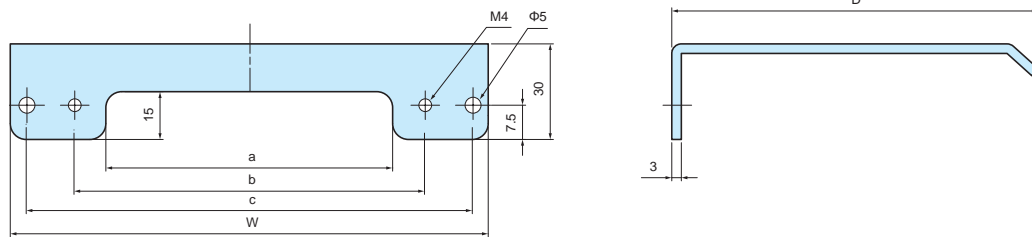

SR SERIES

OUTDOOR ROOF for SPCM • SPCP

- Roof and spacer attachments are easily attached onto the enclosure using existing cover fastening holes.
- Recommended for outdoor environments for protection against rain, etc.

Roof

Spacer

Components

No.	Part name	Pcs	Material	Color / Finish
1	Roof	1	Aluminium A1050P t = 3.0mm	Light gray / Painted
2	Spacer	1	Aluminium A1050P t = 3.0mm	Light gray / Painted
-	Screw	4	Stainless steel	Unfinished
-	O-ring	4	NBR	Black

Product no. / Dimensions

Product no.	W	D	a	b	c	Suitable box
SR0808	100	90	50	60	90	SPCM • SPCP 081308
SR0810	100	115	50	60	90	SPCM • SPCP 081310
SR0813	100	140	50	60	90	SPCM • SPCP 081313
SR1308	150	90	90	110	140	SPCM • SPCP 131308 131808
SR1310	150	115	90	110	140	SPCM • SPCP 131310 131810
SR1313	150	140	90	110	140	SPCM • SPCP 131313 131813
SR1315	150	165	90	110	140	SPCM • SPCP 131815
SR1808	200	90	140	160	190	SPCM • SPCP 181808 182508
SR1810	200	115	140	160	190	SPCM • SPCP 181810 182510
SR1813	200	140	140	160	190	SPCM • SPCP 181813
SR1815	200	165	140	160	190	SPCM • SPCP 181815 182515