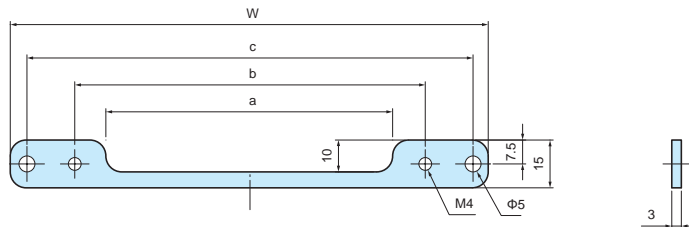

SR SERIES

OUTDOOR ROOF for SPCM • SPCP

- Roof and spacer attachments are easily attached onto the enclosure using existing cover fastening holes.
- Recommended for outdoor environments for protection against rain, etc.

Roof

Spacer

Components

No.	Part name	Pcs	Material	Color / Finish
1	Roof	1	Aluminium A1050P t = 3.0mm	Light gray / Painted
2	Spacer	1	Aluminium A1050P t = 3.0mm	Light gray / Painted
-	Screw	4	Stainless steel	Unfinished
-	O-ring	4	NBR	Black

Product no. / Dimensions

Product no.	W	D	a	b	c	Suitable box
SR0808	100	90	50	60	90	SPCM • SPCP 081308
SR0810	100	115	50	60	90	SPCM • SPCP 081310
SR0813	100	140	50	60	90	SPCM • SPCP 081313
SR1308	150	90	90	110	140	SPCM • SPCP 131308 131808
SR1310	150	115	90	110	140	SPCM • SPCP 131310 131810
SR1313	150	140	90	110	140	SPCM • SPCP 131313 131813
SR1315	150	165	90	110	140	SPCM • SPCP 131815
SR1808	200	90	140	160	190	SPCM • SPCP 181808 182508
SR1810	200	115	140	160	190	SPCM • SPCP 181810 182510
SR1813	200	140	140	160	190	SPCM • SPCP 181813
SR1815	200	165	140	160	190	SPCM • SPCP 181815 182515