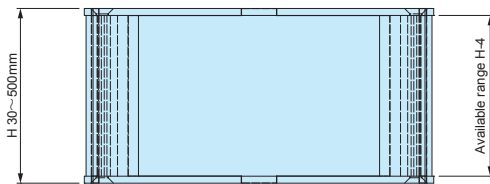

- Extruded aluminium corner pillars enables the structure to be rigid when screwed.
- Adjustable sizes available in 1mm intervals, with W and D dimensions from 50 ~ 500mm, and H dimensions from 30 ~ 500mm.
- Rubber feet can be provided if required in S (Φ11.2mm) or L (Φ15.7mm) sizes.

# SKSF Type Chart

Refer to the below chart for K15 or K20 type selection by W & D dimensions.

**[K15] Type : t = 2.0mm · M3 screw · 15 x 15 pillar**

**[K20] Type : t = 3.0mm · M4 screw · 20 x 20 pillar**

[K15] type

[K20] type

**SKSF dimensions**

**[K15] type : t = 2.0 mm : Screw size : M3 : Pillar : 15 x 15 mm**

Number of joints vary by specified W / D dimensions.  
Refer to the below chart for more information.

W dimension	Joint a dimension	Number of Joints (one side)
50~100	10mm	1
101~150	20mm	1
151~200	20mm	2
201~300	20mm	3

D dimension	Joint a dimension	Number of Joints (one side)
50~100	10mm	1
101~150	20mm	1
151~200	20mm	2
201~300	20mm	3