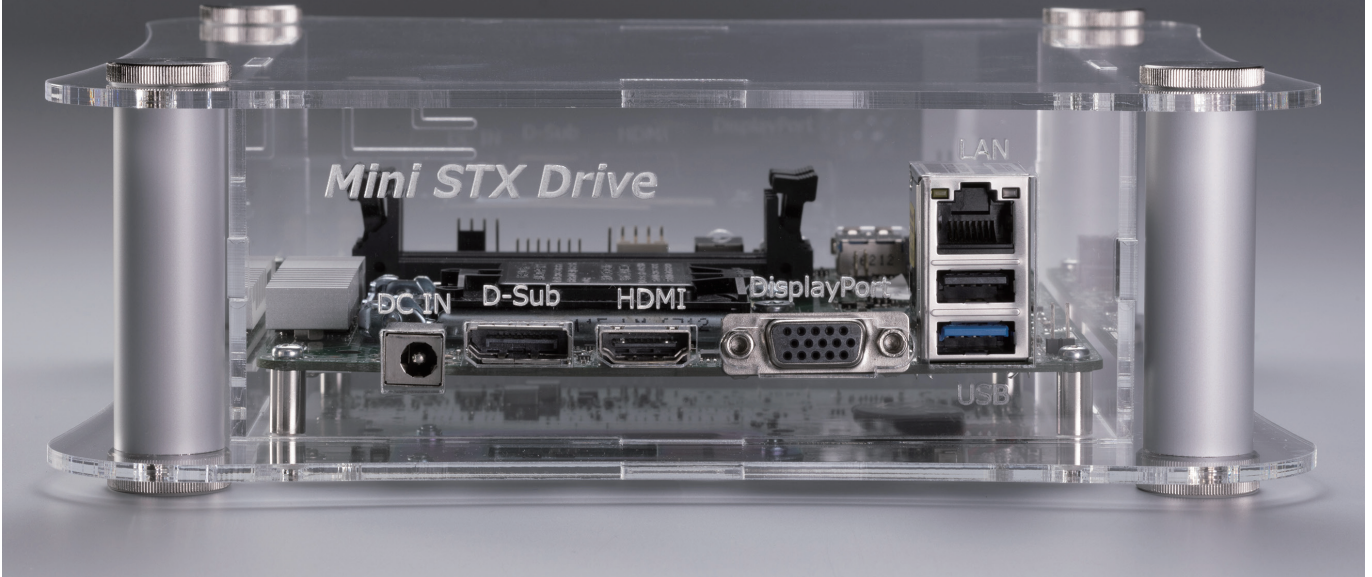

Show inside for visual appeal with our transparent case.