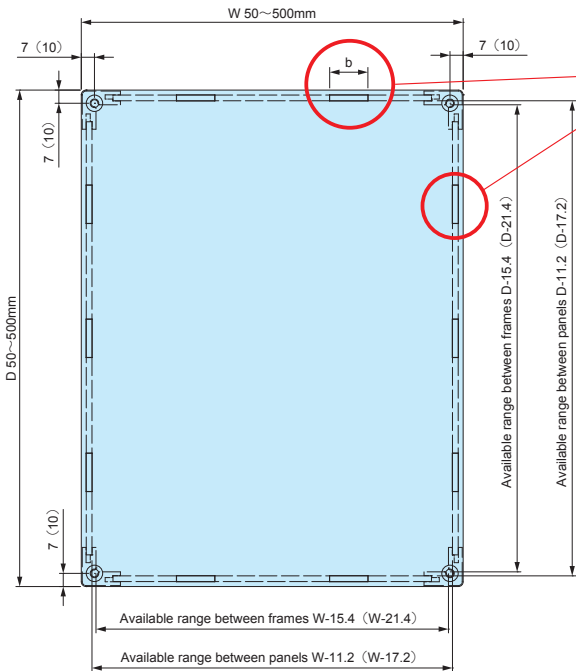

- Extruded aluminium corner pillars enables the structure to be rigid when screwed.
- Adjustable sizes available in 1mm intervals, with W and D dimensions from 50 ~ 500mm, and H dimensions from 30 ~ 500mm.
- Rubber feet can be provided if required in S (Φ11.2mm) or L (Φ15.7mm) sizes.

[K15] type

[K20] type

**SKSF dimensions**

**[K15] type : t = 2.0 mm : Screw size : M3 : Pillar : 15 x 15 mm**

Number of joints vary by specified W / D dimensions.  
Refer to the below chart for more information.

W dimension	Joint a dimension	Number of Joints (one side)
50~100	10mm	1
101~150	20mm	1
151~200	20mm	2
201~300	20mm	3

D dimension	Joint a dimension	Number of Joints (one side)
50~100	10mm	1
101~150	20mm	1
151~200	20mm	2
201~300	20mm	3

**[K20] type : t = 3.0 mm : Screw size : M4 : Pillar : 20 x 20 mm**

Number of joints vary by specified W / D dimensions.  
Refer to the below chart for more information.

W dimension	Joint b dimension	Number of Joints (one side)
50~100	10mm	1
101~150	20mm	1
151~200	20mm	2
201~300	20mm	3
301~400	20mm	4
401~500	20mm	5