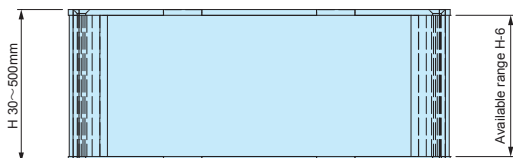

※ Available range values within ( ) is applicable if D / W dimension is 301mm or larger.