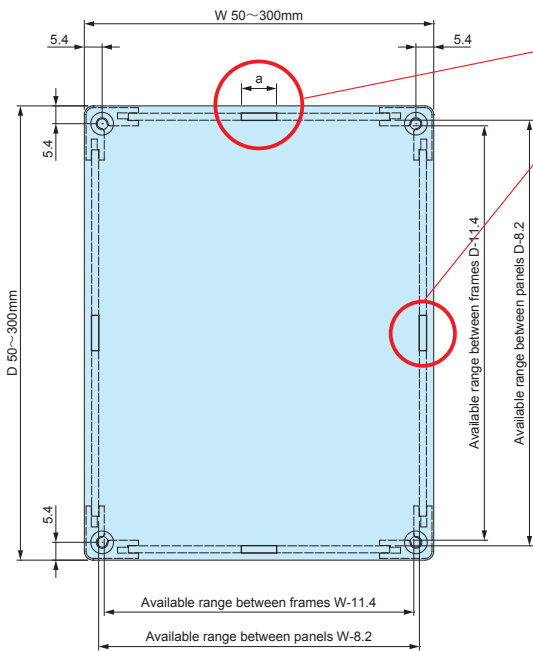

- Extruded aluminium corner pillars enables the structure to be rigid when screwed.
- Adjustable sizes available in 1mm intervals, with W and D dimensions from 50 ~ 500mm, and H dimensions from 30 ~ 500mm.
- Rubber feet can be provided if required in S (Φ11.2mm) or L (Φ15.7mm) sizes.

# SKSF Type Chart

Refer to the below chart for K15 or K20 type selection by W & D dimensions.

**[K15] Type : t = 2.0mm · M3 screw · 15 x 15 pillar**

**[K20] Type : t = 3.0mm · M4 screw · 20 x 20 pillar**

[K15] type

[K20] type

**SKSF dimensions**

**[K15] type : t = 2.0 mm : Screw size : M3 : Pillar : 15 x 15 mm**

Number of joints vary by specified W / D dimensions.  
Refer to the below chart for more information.

W dimension	Joint a dimension	Number of Joints (one side)
50~100	10mm	1
101~150	20mm	1
151~200	20mm	2
201~300	20mm	3

D dimension	Joint a dimension	Number of Joints (one side)
50~100	10mm	1
101~150	20mm	1
151~200	20mm	2
201~300	20mm	3