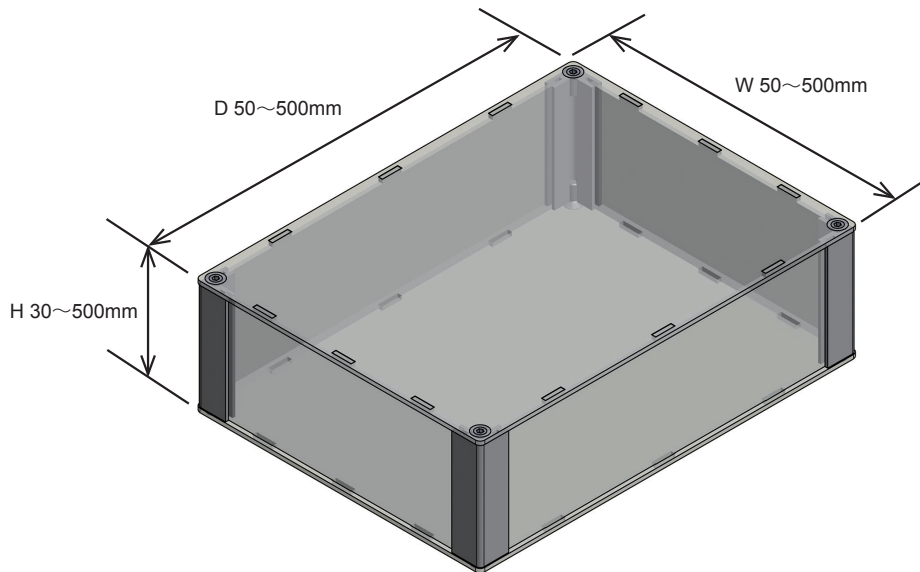

1 Specify Dimensions

Specify dimensions in 1mm intervals.

■ Panel thickness, screw sizes, and pillar types vary by W / D dimensions.

[K15] Type

Dimension : W & D = refer to chart
Panel thickness : t = 2.0mm
Screw size : M3
Pillar : 15 x 15mm

[K20] Type

Dimension : W & D = refer to chart
Panel thickness : t = 3.0mm
Screw size : M4
Pillar : 20 x 20mm

2 Select Rubber Feet

Code	A	H	Pack of
N (None)	—	—	—
S	11.2	5.1	5
L	15.7	7.9	5

Confirm Product No.

Confirm an assigned product number in the following order format as below.

Product no.   SKSF   -   -

W
H
D
K15 or K20
Rubber feet

Example : W = 100 mm, H = 50 mm, D = 135 mm with S type rubber feet.

SKSF   -   -

Order Inquiry

For more information, contact us here at sales@takachi-el.co.jp