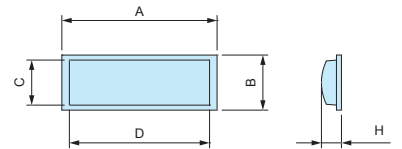

Product no.	A	B	H	C	D	Pack of
SF11-3	10.5	10.5	2.5	8.6	8.6	10
SF13-4	12.7	12.7	3.5	9	9	10
SF13-6	12.7	12.7	6	7	7	10
SF20-8	20	20	7.6	14	14	10

SJ-P SERIES

SQUARE ADHESIVE POLYURETHANE FEET

- Strong adhesive strength with the use of rubber pressure sensitive adhesive.
- Polyurethane material is resistant against color migration.

Product no. / Dimensions

■ Material / Color : Polyurethane / Black

Product no.	A	B	H	C	D	Pack of
SJ-P5007	10.4	10.4	2.5	7.5	7.5	10
SJ-P5008	12.7	12.7	3	9.5	9.5	10
SJ-P5018	12.7	12.7	5.8	7	7	10
SJ-P1004	15	15	4.5	10	10	10
SJ-P5023	20.6	20.6	7.6	12.7	12.7	10
SJ-P1011	15.5	5.5	2	4.5	14.5	10