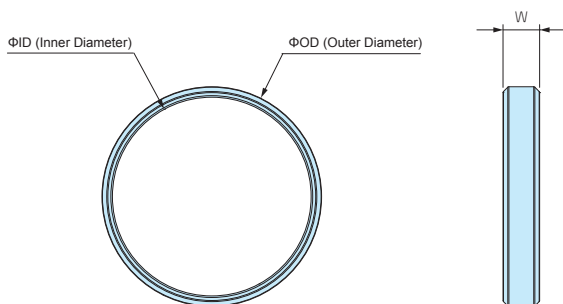

SIB SERIES

SILICONE BAND

Application example

- Silicone band designed to fit TD series.
- Silicone band provides both shock resistance and non-slip grips for the TD enclosure.
- Elastic silicone band may also fit other similarly sized enclosures.

Color Type

Code	R Red	O Orange	Y Yellow	G Green	C Cyan	N Navy	L Light gray	B Black
Color								

SIB dimensions

Components

Part name	Pcs	Material	Color
Silicone band	Pair (2 pcs)	Silicone	Red • Orange • Yellow • Green • Cyan • Navy • Light gray • Black

Product no. / Dimensions

Product no.	W	ID	OD	Suitable enclosures	Weight (g)
NEW SIB-21□	6	21	25	TD4-6-3	2
NEW SIB-38□	7	38	42	TD4-9-3 • 5-8-3 • 6-6-4 • 6-11-3 • 7-10-3	4
NEW SIB-58□	8	58	63	TD8-8-4 • 8-11-5 • 9-12-4 • 10-13-4	10
NEW SIB-72□	10	72	77	TD10-15-4 • 11-11-5 • 12-18-5	14