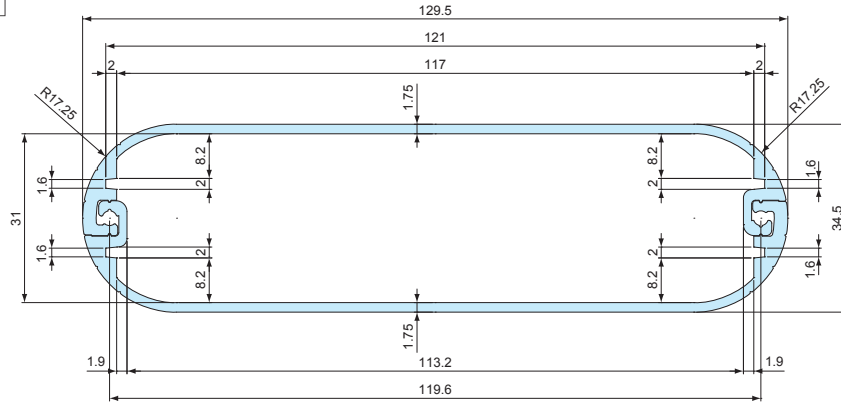

MXF/MXB/MXA/MX4-13-□

Accessories (Optional parts)

SIB SERIES **SILICONE BAND** ★ ★ NEW

Application example

- Silicone band designed to fit MXA & MX series.
- Silicone band provides both shock resistance and non-slip grips for the MXA & MX enclosure.
- Elastic silicone band may also fit other similarly sized enclosures.

SIB dimensions

Color Type

Code	R Red	O Orange	Y Yellow	G Green	C Cyan	N Navy	L Light gray	B Black
Color								

Components

Part name	Pcs	Material	Color
Silicone band	Pair (2 pcs)	Silicone	Red • Orange • Yellow • Green • Cyan • Navy • Light gray • Black

Product no. / Dimensions

■ Please suffix color code at the end of the product number.

Product no.	W	ID	OD	Suitable enclosures	Enclosure circumference (mm)	Weight (g)
NEW SIB-21□	6	21	25	MXA/MX1-5-□ • 2-4-□ • 2-6-□	95~135	2
NEW SIB-38□	7	38	42	MXA/MX2-7-□ • 2-8-□ • 4-7-□	160~190	4
NEW SIB-58□	8	58	63	MXA/MX2-10-□ • 3-11-□ • 4-10-□	215~255	10
NEW SIB-72□	10	72	77	MXA/MX4-13-□	280~320	14