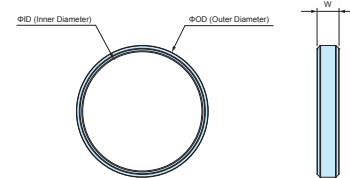

MXF/MXB/MXA/MX4-13-□

Accessories (Optional parts)

SIB SERIES **SILICONE BAND** ★ ★ NEW

Application example

- Silicone band designed to fit MXA & MX series.
- Silicone band provides both shock resistance and non-slip grips for the MXA & MX enclosure.
- Elastic silicone band may also fit other similarly sized enclosures.

SIB dimensions

Color Type

Code	R Red	O Orange	Y Yellow	G Green	C Cyan	N Navy	L Light gray	B Black
Color								

Components

Part name	Pcs	Material	Color
Silicone band	Pair (2 pcs)	Silicone	Red • Orange • Yellow • Green • Cyan • Navy • Light gray • Black

Product no. / Dimensions

■ Please suffix color code at the end of the product number.

Product no.	W	ID	OD	Suitable enclosures	Enclosure circumference (mm)	Weight (g)
NEW SIB-21□	6	21	25	MXA/MX1-5-□ • 2-4-□ • 2-6-□	95~135	2
NEW SIB-38□	7	38	42	MXA/MX2-7-□ • 2-8-□ • 4-7-□	160~190	4
NEW SIB-58□	8	58	63	MXA/MX2-10-□ • 3-11-□ • 4-10-□	215~255	10
NEW SIB-72□	10	72	77	MXA/MX4-13-□	280~320	14