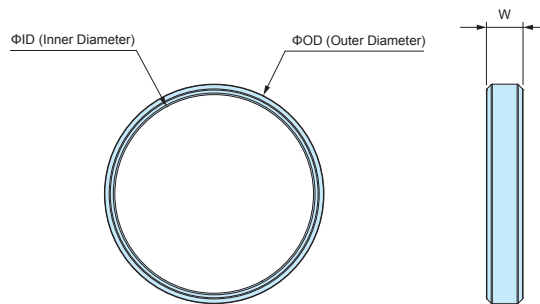

Product no. / Dimensions

■ Please suffix color code at the end of the product number.

Product no.	W	ID	OD	Suitable enclosures	Enclosure circumference (mm)	Weight (g)
NEW SIB-21□	6	21	25	MXA/MX1-5-□ • 2-4-□ • 2-6-□	95~135	2
NEW SIB-38□	7	38	42	MXA/MX2-7-□ • 2-8-□ • 4-7-□	160~190	4
NEW SIB-58□	8	58	63	MXA/MX2-10-□ • 3-11-□ • 4-10-□	215~255	10
NEW SIB-72□	10	72	77	MXA/MX4-13-□	280~320	14

SIB SERIES

SILICONE BAND

★★ NEW

Application example

- Silicone band designed to fit TW & TWN series. Refer to the table below for size suitability.
- Silicone band provides both shock resistance and non-slip grips for the TW & TWN enclosure.

Color Type

Code	R Red	O Orange	Y Yellow	G Green	C Cyan	N Navy	L Light gray	B Black
Color								

SIB dimensions

Components

Part name	Pcs	Material	Color
Silicone band	Pair (2 pcs)	Silicone	Red • Orange • Yellow • Green • Cyan • Navy • Light gray • Black

Product no. / Dimensions

■ Please suffix color code at the end of the product number.

Product no.	W	ID	OD	Suitable enclosures	Weight (g)
NEW SIB-21□	6	21	25	TW/TWN4-2-5 • 4-2-6 • 4-2-8 • 5-2-5 • 5-2-7 • 5-3-9	2
NEW SIB-38□	7	38	42	TW/TWN5-3-5 • 5-3-7 • 5-4-7 • 5-3-10 • 7-2-11 • 7-4-11 7-3-13 • 8-2-8	4
NEW SIB-58□	8	58	63	TW/TWN7-5-11 • 7-5-13 • 8-4-8 • 9-4-17	10
NEW SIB-72□	10	72	77	TW/TWN 9-6-17 • 11-5-22 • 11-8-22 • 13-3-13 • 13-5-13 13-3-18 • 13-5-18 • 13-7-18	14