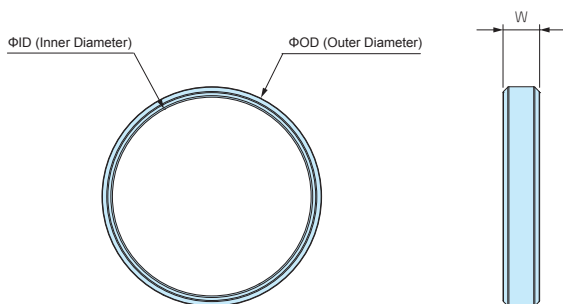

Product no. / Dimensions

■ Please suffix color code at the end of the product number.

Product no.	W	ID	OD	Suitable enclosures	Weight (g)
NEW SIB-21□	6	21	25	TW/TWN4-2-5 • 4-2-6 • 4-2-8 • 5-2-5 • 5-2-7 • 5-3-9	2
NEW SIB-38□	7	38	42	TW/TWN5-3-5 • 5-3-7 • 5-4-7 • 5-3-10 • 7-2-11 • 7-4-11 7-3-13 • 8-2-8	4
NEW SIB-58□	8	58	63	TW/TWN7-5-11 • 7-5-13 • 8-4-8 • 9-4-17	10
NEW SIB-72□	10	72	77	TW/TWN 9-6-17 • 11-5-22 • 11-8-22 • 13-3-13 • 13-5-13 13-3-18 • 13-5-18 • 13-7-18	14

Application example

- Silicone band designed to fit TD series.
- Silicone band provides both shock resistance and non-slip grips for the TD enclosure.
- Elastic silicone band may also fit other similarly sized enclosures.

Color Type

Code	R Red	O Orange	Y Yellow	G Green	C Cyan	N Navy	L Light gray	B Black
Color								

SIB dimensions

Components

Part name	Pcs	Material	Color
Silicone band	Pair (2 pcs)	Silicone	Red • Orange • Yellow • Green • Cyan • Navy • Light gray • Black

Product no. / Dimensions

Product no.	W	ID	OD	Suitable enclosures	Weight (g)
NEW SIB-21□	6	21	25	TD4-6-3	2
NEW SIB-38□	7	38	42	TD4-9-3 • 5-8-3 • 6-6-4 • 6-11-3 • 7-10-3	4
NEW SIB-58□	8	58	63	TD8-8-4 • 8-11-5 • 9-12-4 • 10-13-4	10
NEW SIB-72□	10	72	77	TD10-15-4 • 11-11-5 • 12-18-5	14