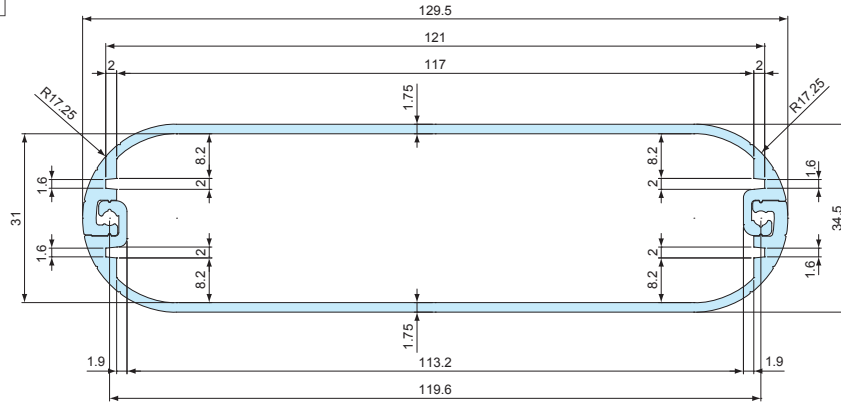

MXF/MXB/MXA/MX4-13-□

Accessories (Optional parts)

SIB SERIES **SILICONE BAND** ★★ NEW

Application example

- Silicone band designed to fit MXA & MX series.
- Silicone band provides both shock resistance and non-slip grips for the MXA & MX enclosure.
- Elastic silicone band may also fit other similarly sized enclosures.

SIB dimensions

Color Type

Code	R Red	O Orange	Y Yellow	G Green	C Cyan	N Navy	L Light gray	B Black
Color								

Components

Part name	Pcs	Material	Color
Silicone band	Pair (2 pcs)	Silicone	Red • Orange • Yellow • Green • Cyan • Navy • Light gray • Black

Product no. / Dimensions

■ Please suffix color code at the end of the product number.

Product no.	W	ID	OD	Suitable enclosures	Enclosure circumference (mm)	Weight (g)
NEW SIB-21□	6	21	25	MXA/MX1-5-□ • 2-4-□ • 2-6-□	95~135	2
NEW SIB-38□	7	38	42	MXA/MX2-7-□ • 2-8-□ • 4-7-□	160~190	4
NEW SIB-58□	8	58	63	MXA/MX2-10-□ • 3-11-□ • 4-10-□	215~255	10
NEW SIB-72□	10	72	77	MXA/MX4-13-□	280~320	14