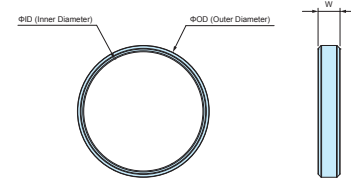

MXF/MXB/MXA/MX4-13-□

Accessories (Optional parts)

SIB SERIES **SILICONE BAND** ★★ NEW

Application example

- Silicone band designed to fit MXA & MX series.
- Silicone band provides both shock resistance and non-slip grips for the MXA & MX enclosure.
- Elastic silicone band may also fit other similarly sized enclosures.

SIB dimensions

Color Type

Code	R Red	O Orange	Y Yellow	G Green	C Cyan	N Navy	L Light gray	B Black
Color								

Components

Part name	Pcs	Material	Color
Silicone band	Pair (2 pcs)	Silicone	Red • Orange • Yellow • Green • Cyan • Navy • Light gray • Black

Product no. / Dimensions

■ Please suffix color code at the end of the product number.

Product no.	W	ID	OD	Suitable enclosures	Enclosure circumference (mm)	Weight (g)
NEW SIB-21□	6	21	25	MXA/MX1-5-□ • 2-4-□ • 2-6-□	95~135	2
NEW SIB-38□	7	38	42	MXA/MX2-7-□ • 2-8-□ • 4-7-□	160~190	4
NEW SIB-58□	8	58	63	MXA/MX2-10-□ • 3-11-□ • 4-10-□	215~255	10
NEW SIB-72□	10	72	77	MXA/MX4-13-□	280~320	14

Color Type

Code	R Red	O Orange	Y Yellow	G Green	C Cyan	N Navy	L Light gray	B Black
Color								

SIB dimensions

Components

Part name	Pcs	Material	Color
Silicone band	Pair (2 pcs)	Silicone	Red • Orange • Yellow • Green • Cyan • Navy • Light gray • Black