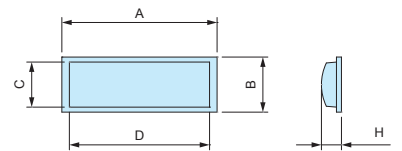

Product no.	A	B	H	C	D	Pack of
SF11-3	10.5	10.5	2.5	8.6	8.6	10
SF13-4	12.7	12.7	3.5	9	9	10
SF13-6	12.7	12.7	6	7	7	10
SF20-8	20	20	7.6	14	14	10

SJ-P SERIES

SQUARE ADHESIVE POLYURETHANE FEET

■ Strong adhesive strength with the use of rubber pressure sensitive adhesive.
 ■ Polyurethane material is resistant against color migration.

Product no. / Dimensions ■ Material / Color : Polyurethane / Black

Product no.	A	B	H	C	D	Pack of
SJ-P5007	10.4	10.4	2.5	7.5	7.5	10
SJ-P5008	12.7	12.7	3	9.5	9.5	10
SJ-P5018	12.7	12.7	5.8	7	7	10
SJ-P1004	15	15	4.5	10	10	10
SJ-P5023	20.6	20.6	7.6	12.7	12.7	10
SJ-P1011	15.5	5.5	2	4.5	14.5	10