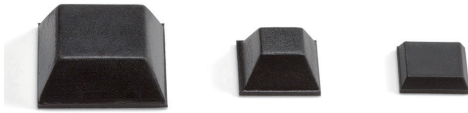

SF SERIES

SQUARE ADHESIVE RUBBER FEET - LOW COST TYPE

■ DXF/DWG/PDF drawings available on our website.

■ Square-shaped adhesive rubber feet.

Product no. / Dimensions ■ Material / Color : Synthetic rubber / Black

Product no.	A	B	H	C	D	Pack of
SF11-3	10.5	10.5	2.5	8.6	8.6	10
SF13-4	12.7	12.7	3.5	9	9	10
SF13-6	12.7	12.7	6	7	7	10
SF20-8	20	20	7.6	14	14	10

SJ-P SERIES

SQUARE ADHESIVE POLYURETHANE FEET

■ Strong adhesive strength with the use of rubber pressure sensitive adhesive.
 ■ Polyurethane material is resistant against color migration.

Product no. / Dimensions ■ Material / Color : Polyurethane / Black

Product no.	A	B	H	C	D	Pack of
SJ-P5007	10.4	10.4	2.5	7.5	7.5	10
SJ-P5008	12.7	12.7	3	9.5	9.5	10
SJ-P5018	12.7	12.7	5.8	7	7	10
SJ-P1004	15	15	4.5	10	10	10
SJ-P5023	20.6	20.6	7.6	12.7	12.7	10
SJ-P1011	15.5	5.5	2	4.5	14.5	10

SJ-P1011

TN-27

OVAL ADHESIVE RUBBER FEET

Product no. / Feature ■ Material / Color : Synthetic rubber / Black

Product no.	Pack of
TN-27	10