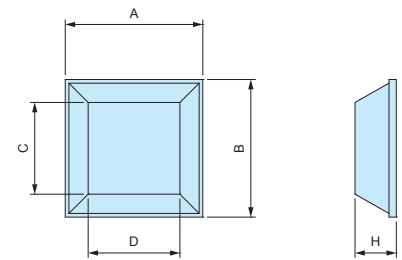

SF SERIES

SQUARE ADHESIVE RUBBER FEET - LOW COST TYPE

■ DXF/DWG/PDF drawings available on our website.

■ Square-shaped adhesive rubber feet.

Product no. / Dimensions ■ Material / Color : Synthetic rubber / Black

Product no.	A	B	H	C	D	Pack of
SF11-3	10.5	10.5	2.5	8.6	8.6	10
SF13-4	12.7	12.7	3.5	9	9	10
SF13-6	12.7	12.7	6	7	7	10
SF20-8	20	20	7.6	14	14	10

SJ-P SERIES

SQUARE ADHESIVE POLYURETHANE FEET

■ Strong adhesive strength with the use of rubber pressure sensitive adhesive.
 ■ Polyurethane material is resistant against color migration.

Product no. / Dimensions ■ Material / Color : Polyurethane / Black

Product no.	A	B	H	C	D	Pack of
SJ-P5007	10.4	10.4	2.5	7.5	7.5	10
SJ-P5008	12.7	12.7	3	9.5	9.5	10
SJ-P5018	12.7	12.7	5.8	7	7	10
SJ-P1004	15	15	4.5	10	10	10
SJ-P5023	20.6	20.6	7.6	12.7	12.7	10
SJ-P1011	15.5	5.5	2	4.5	14.5	10