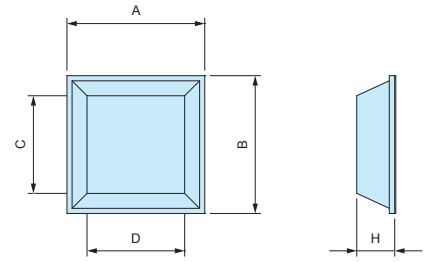

SF SERIES

SQUARE ADHESIVE RUBBER FEET - LOW COST TYPE

■ DXF/DWG/PDF drawings available on our website.

■ Square-shaped adhesive rubber feet.

Product no. / Dimensions ■ Material / Color : Synthetic rubber / Black

Product no.	A	B	H	C	D	Pack of
SF11-3	10.5	10.5	2.5	8.6	8.6	10
SF13-4	12.7	12.7	3.5	9	9	10
SF13-6	12.7	12.7	6	7	7	10
SF20-8	20	20	7.6	14	14	10

SJ-P SERIES

SQUARE ADHESIVE POLYURETHANE FEET

■ Strong adhesive strength with the use of rubber pressure sensitive adhesive.
 ■ Polyurethane material is resistant against color migration.

Product no. / Dimensions ■ Material / Color : Polyurethane / Black

Product no.	A	B	H	C	D	Pack of
SJ-P5007	10.4	10.4	2.5	7.5	7.5	10
SJ-P5008	12.7	12.7	3	9.5	9.5	10
SJ-P5018	12.7	12.7	5.8	7	7	10
SJ-P1004	15	15	4.5	10	10	10
SJ-P5023	20.6	20.6	7.6	12.7	12.7	10
SJ-P1011	15.5	5.5	2	4.5	14.5	10