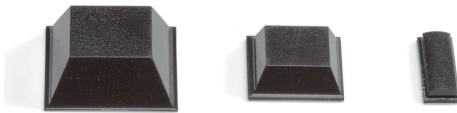

SF SERIES

SQUARE ADHESIVE RUBBER FEET - LOW COST TYPE

■ DXF/DWG/PDF drawings available on our website.

■ Square-shaped adhesive rubber feet.

Product no. / Dimensions ■ Material / Color : Synthetic rubber / Black

Product no.	A	B	H	C	D	Pack of
SF11-3	10.5	10.5	2.5	8.6	8.6	10
SF13-4	12.7	12.7	3.5	9	9	10
SF13-6	12.7	12.7	6	7	7	10
SF20-8	20	20	7.6	14	14	10

SJ-P SERIES

SQUARE ADHESIVE POLYURETHANE FEET

■ Strong adhesive strength with the use of rubber pressure sensitive adhesive.
 ■ Polyurethane material is resistant against color migration.

Product no. / Dimensions ■ Material / Color : Polyurethane / Black

Product no.	A	B	H	C	D	Pack of
SJ-P5007	10.4	10.4	2.5	7.5	7.5	10
SJ-P5008	12.7	12.7	3	9.5	9.5	10
SJ-P5018	12.7	12.7	5.8	7	7	10
SJ-P1004	15	15	4.5	10	10	10
SJ-P5023	20.6	20.6	7.6	12.7	12.7	10
SJ-P1011	15.5	5.5	2	4.5	14.5	10

SJ-P1011

TN-27

OVAL ADHESIVE RUBBER FEET

Product no. / Feature ■ Material / Color : Synthetic rubber / Black

Product no.	Pack of
TN-27	10