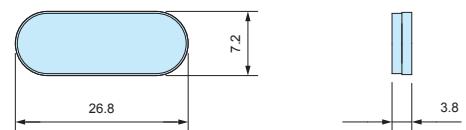

Product no. / Dimensions ■ Material / Color : Polyurethane / Black

Product no.	A	B	H	C	D	Pack of
SJ-P5007	10.4	10.4	2.5	7.5	7.5	10
SJ-P5008	12.7	12.7	3	9.5	9.5	10
SJ-P5018	12.7	12.7	5.8	7	7	10
SJ-P1004	15	15	4.5	10	10	10
SJ-P5023	20.6	20.6	7.6	12.7	12.7	10
SJ-P1011	15.5	5.5	2	4.5	14.5	10

SJ-P1011

TN-27

OVAL ADHESIVE RUBBER FEET

Product no. / Feature ■ Material / Color : Synthetic rubber / Black

Product no.	Pack of
TN-27	10