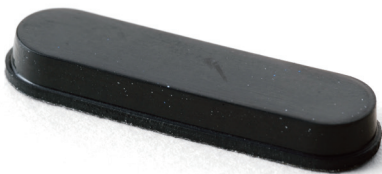

SF SERIES

SQUARE ADHESIVE RUBBER FEET - LOW COST TYPE

■ DXF/DWG/PDF drawings available on our website.

■ Square-shaped adhesive rubber feet.

Product no. / Dimensions ■ Material / Color : Synthetic rubber / Black

Product no.	A	B	H	C	D	Pack of
SF11-3	10.5	10.5	2.5	8.6	8.6	10
SF13-4	12.7	12.7	3.5	9	9	10
SF13-6	12.7	12.7	6	7	7	10
SF20-8	20	20	7.6	14	14	10

SJ-P SERIES

SQUARE ADHESIVE POLYURETHANE FEET

■ Strong adhesive strength with the use of rubber pressure sensitive adhesive.
 ■ Polyurethane material is resistant against color migration.

Product no. / Dimensions ■ Material / Color : Polyurethane / Black

Product no.	A	B	H	C	D	Pack of
SJ-P5007	10.4	10.4	2.5	7.5	7.5	10
SJ-P5008	12.7	12.7	3	9.5	9.5	10
SJ-P5018	12.7	12.7	5.8	7	7	10
SJ-P1004	15	15	4.5	10	10	10
SJ-P5023	20.6	20.6	7.6	12.7	12.7	10
SJ-P1011	15.5	5.5	2	4.5	14.5	10

SJ-P1011

TN-27

OVAL ADHESIVE RUBBER FEET

Product no. / Feature ■ Material / Color : Synthetic rubber / Black

Product no.	Pack of
TN-27	10