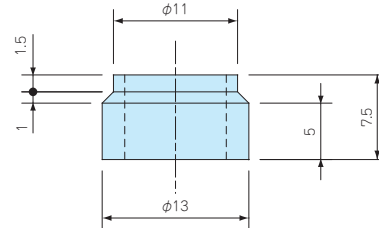

RB-9

RUBBER BUSH

- Rubber bush for TMC series terminal junction box.
- Applicable for $\Phi 8 \sim \Phi 9$ mm diameter cable.

Product no. / Feature

Product no.	Material	Color	Cable range	Pack of
RB-9	NBR	Black	$\Phi 8 \sim \Phi 9$ mm	2

Technical Data
Water pressure resistance:
M3 ~ M10 : 200kg/cm ² 5min
M12 ~ M16 : 100kg/cm ² 5min

- Shape of the sealing material vary by product.

Product no. / Dimensions

Product no.	W	H	a	b	c	t	Washer material	Sealing material	Color	Screw size	Pack of
SZ- 3N	7	2.7	3.2	2.2	3.1	0.5	SUS304	NBR	Black	M 3	1
SZ- 3S	7	2.7	3.2	2.2	3.1	0.5	SUS304	Silicone	Brown	M 3	1
SZ- 4N	8	2.8	4.2	2.1	4.1	0.5	SUS304	NBR	Black	M 4	1
SZ- 4S	8	2.8	4.2	2.1	4.1	0.5	SUS304	Silicone	Brown	M 4	1
SZ- 5N	9.5	3.6	5.2	2.7	5.1	0.8	SUS304	NBR	Black	M 5	1
SZ- 5S	9.5	3.6	5.2	2.7	5.1	0.8	SUS304	Silicone	Brown	M 5	1
SZ- 6N	11.5	4	6.2	3	6.2	1	SUS304	NBR	Black	M 6	1
SZ- 6S	11.5	4	6.2	3	6.2	1	SUS304	Silicone	Brown	M 6	1
SZ- 8N	15.2	3.8	8.2	3.2	8.2	1	SUS304	NBR	Black	M 8	1
SZ- 8S	15.2	3.8	8.2	3.2	8.2	1	SUS304	Silicone	Brown	M 8	1
SZ-10N	18	5.3	10.2	4	10.2	1.5	SUS304	NBR	Black	M10	1
SZ-10S	18	5.3	10.2	4	10.2	1.5	SUS304	Silicone	Brown	M10	1
SZ-12N	24	6.1	14.2	4.8	12.2	1.5	SUS304	NBR	Black	M12	1
SZ-12S	24	6.1	14.2	4.8	12.2	1.5	SUS304	Silicone	Brown	M12	1
SZ-16N	30	6.8	18.4	5.3	16	1.9	SUS304	NBR	Black	M16	1
SZ-16S	30	6.8	18.4	5.3	16	1.9	SUS304	Silicone	Brown	M16	1