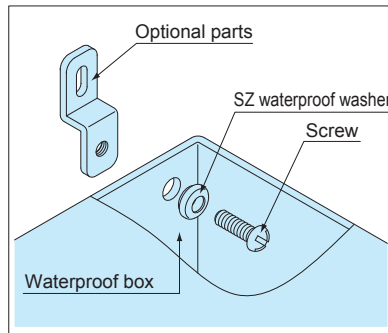

RB-9

RUBBER BUSH

- Rubber bush for TMC series terminal junction box.
- Applicable for $\Phi 8 \sim \Phi 9$ mm diameter cable.

Product no. / Feature

Product no.	Material	Color	Cable range	Pack of
RB-9	NBR	Black	$\Phi 8 \sim \Phi 9$ mm	2

SZ SERIES

WATERPROOF WASHER

- Waterproof washer for screwing onto waterproof boxes.
- NBR sealing material has superior oil resistance (N models only).
- Silicone sealing material has wider operating temperature with superior temperature and water resistance (S models only).

Technical Data
Water pressure resistance:
M3 ~ M10 : 200kg/cm ² 5min
M12 ~ M16 : 100kg/cm ² 5min

- Shape of the sealing material vary by product.

Product no. / Dimensions

Product no.	W	H	a	b	c	t	Washer material	Sealing material	Color	Screw size	Pack of
SZ- 3N	7	2.7	3.2	2.2	3.1	0.5	SUS304	NBR	Black	M 3	1
SZ- 3S	7	2.7	3.2	2.2	3.1	0.5	SUS304	Silicone	Brown	M 3	1
SZ- 4N	8	2.8	4.2	2.1	4.1	0.5	SUS304	NBR	Black	M 4	1
SZ- 4S	8	2.8	4.2	2.1	4.1	0.5	SUS304	Silicone	Brown	M 4	1
SZ- 5N	9.5	3.6	5.2	2.7	5.1	0.8	SUS304	NBR	Black	M 5	1
SZ- 5S	9.5	3.6	5.2	2.7	5.1	0.8	SUS304	Silicone	Brown	M 5	1
SZ- 6N	11.5	4	6.2	3	6.2	1	SUS304	NBR	Black	M 6	1
SZ- 6S	11.5	4	6.2	3	6.2	1	SUS304	Silicone	Brown	M 6	1
SZ- 8N	15.2	3.8	8.2	3.2	8.2	1	SUS304	NBR	Black	M 8	1
SZ- 8S	15.2	3.8	8.2	3.2	8.2	1	SUS304	Silicone	Brown	M 8	1
SZ-10N	18	5.3	10.2	4	10.2	1.5	SUS304	NBR	Black	M10	1
SZ-10S	18	5.3	10.2	4	10.2	1.5	SUS304	Silicone	Brown	M10	1
SZ-12N	24	6.1	14.2	4.8	12.2	1.5	SUS304	NBR	Black	M12	1
SZ-12S	24	6.1	14.2	4.8	12.2	1.5	SUS304	Silicone	Brown	M12	1
SZ-16N	30	6.8	18.4	5.3	16	1.9	SUS304	NBR	Black	M16	1
SZ-16S	30	6.8	18.4	5.3	16	1.9	SUS304	Silicone	Brown	M16	1