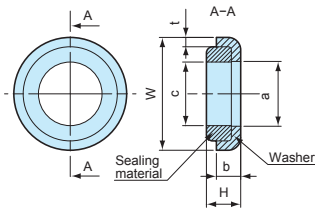

RB-9

RUBBER BUSH

- Rubber bush for TMC series terminal junction box.
- Applicable for $\Phi 8 \sim \Phi 9$ mm diameter cable.

Product no. / Feature

Product no.	Material	Color	Cable range	Pack of
RB-9	NBR	Black	$\Phi 8 \sim \Phi 9$ mm	2

SZ SERIES

WATERPROOF WASHER

- Waterproof washer for screwing onto waterproof boxes.
- NBR sealing material has superior oil resistance (N models only).
- Silicone sealing material has wider operating temperature with superior temperature and water resistance (S models only).

Technical Data
Water pressure resistance:
M3 ~ M10 : 200kg/cm ² 5min
M12 ~ M16 : 100kg/cm ² 5min

- Shape of the sealing material vary by product.

Product no. / Dimensions

Product no.	W	H	a	b	c	t	Washer material	Sealing material	Color	Screw size	Pack of
SZ- 3N	7	2.7	3.2	2.2	3.1	0.5	SUS304	NBR	Black	M 3	1
SZ- 3S	7	2.7	3.2	2.2	3.1	0.5	SUS304	Silicone	Brown	M 3	1
SZ- 4N	8	2.8	4.2	2.1	4.1	0.5	SUS304	NBR	Black	M 4	1
SZ- 4S	8	2.8	4.2	2.1	4.1	0.5	SUS304	Silicone	Brown	M 4	1
SZ- 5N	9.5	3.6	5.2	2.7	5.1	0.8	SUS304	NBR	Black	M 5	1
SZ- 5S	9.5	3.6	5.2	2.7	5.1	0.8	SUS304	Silicone	Brown	M 5	1
SZ- 6N	11.5	4	6.2	3	6.2	1	SUS304	NBR	Black	M 6	1
SZ- 6S	11.5	4	6.2	3	6.2	1	SUS304	Silicone	Brown	M 6	1
SZ- 8N	15.2	3.8	8.2	3.2	8.2	1	SUS304	NBR	Black	M 8	1
SZ- 8S	15.2	3.8	8.2	3.2	8.2	1	SUS304	Silicone	Brown	M 8	1
SZ-10N	18	5.3	10.2	4	10.2	1.5	SUS304	NBR	Black	M10	1
SZ-10S	18	5.3	10.2	4	10.2	1.5	SUS304	Silicone	Brown	M10	1
SZ-12N	24	6.1	14.2	4.8	12.2	1.5	SUS304	NBR	Black	M12	1
SZ-12S	24	6.1	14.2	4.8	12.2	1.5	SUS304	Silicone	Brown	M12	1
SZ-16N	30	6.8	18.4	5.3	16	1.9	SUS304	NBR	Black	M16	1
SZ-16S	30	6.8	18.4	5.3	16	1.9	SUS304	Silicone	Brown	M16	1