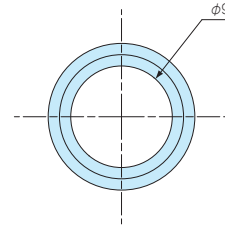

RB-9

RUBBER BUSH

- Rubber bush for TMC series terminal junction box.
- Applicable for $\Phi 8 \sim \Phi 9$ mm diameter cable.

Product no. / Feature

Product no.	Material	Color	Cable range	Pack of
RB-9	NBR	Black	$\Phi 8 \sim \Phi 9$ mm	2

SZ SERIES

WATERPROOF WASHER

- Waterproof washer for screwing onto waterproof boxes.
- NBR sealing material has superior oil resistance (N models only).
- Silicone sealing material has wider operating temperature with superior temperature and water resistance (S models only).

Technical Data
Water pressure resistance:
M3 ~ M10 : 200kg/cm ² 5min
M12 ~ M16 : 100kg/cm ² 5min

- Shape of the sealing material vary by product.

Product no. / Dimensions

Product no.	W	H	a	b	c	t	Washer material	Sealing material	Color	Screw size	Pack of
SZ- 3N	7	2.7	3.2	2.2	3.1	0.5	SUS304	NBR	Black	M 3	1
SZ- 3S	7	2.7	3.2	2.2	3.1	0.5	SUS304	Silicone	Brown	M 3	1
SZ- 4N	8	2.8	4.2	2.1	4.1	0.5	SUS304	NBR	Black	M 4	1
SZ- 4S	8	2.8	4.2	2.1	4.1	0.5	SUS304	Silicone	Brown	M 4	1
SZ- 5N	9.5	3.6	5.2	2.7	5.1	0.8	SUS304	NBR	Black	M 5	1
SZ- 5S	9.5	3.6	5.2	2.7	5.1	0.8	SUS304	Silicone	Brown	M 5	1
SZ- 6N	11.5	4	6.2	3	6.2	1	SUS304	NBR	Black	M 6	1
SZ- 6S	11.5	4	6.2	3	6.2	1	SUS304	Silicone	Brown	M 6	1
SZ- 8N	15.2	3.8	8.2	3.2	8.2	1	SUS304	NBR	Black	M 8	1
SZ- 8S	15.2	3.8	8.2	3.2	8.2	1	SUS304	Silicone	Brown	M 8	1
SZ-10N	18	5.3	10.2	4	10.2	1.5	SUS304	NBR	Black	M10	1
SZ-10S	18	5.3	10.2	4	10.2	1.5	SUS304	Silicone	Brown	M10	1
SZ-12N	24	6.1	14.2	4.8	12.2	1.5	SUS304	NBR	Black	M12	1
SZ-12S	24	6.1	14.2	4.8	12.2	1.5	SUS304	Silicone	Brown	M12	1
SZ-16N	30	6.8	18.4	5.3	16	1.9	SUS304	NBR	Black	M16	1
SZ-16S	30	6.8	18.4	5.3	16	1.9	SUS304	Silicone	Brown	M16	1