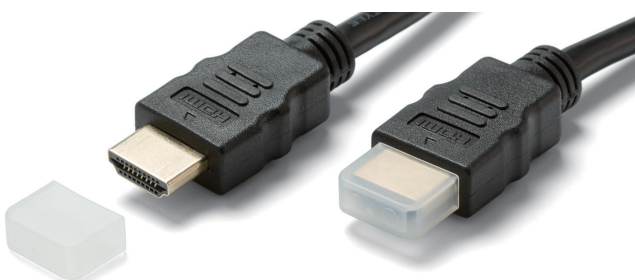

HDMIT SERIES

HDMI DUSTPROOF CONNECTOR COVER

Product no. / Feature

Product no.	Material	Color	Pack of
HDMIT-1	PE	Natural	10