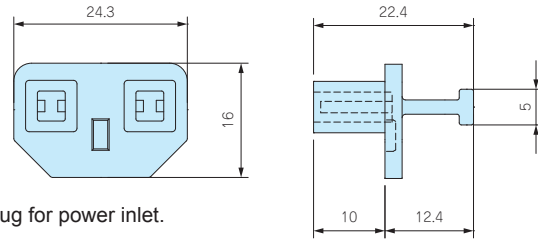

PLC-3TV

POWER INLET DUSTPROOF BLIND PLUG

■ Pull-tab type blind plug for power inlet.

Product no. / Feature

| Product no. | Material | Color | Pack of |
|-------------|-------------|-------|---------|
| PLC-3TV | TPE UL94V-0 | Black | 5 |