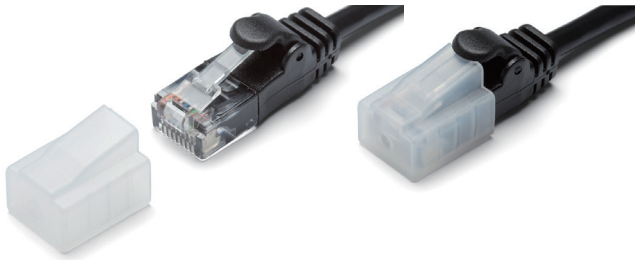

PLC-3TV

POWER INLET DUSTPROOF BLIND PLUG

■ Pull-tab type blind plug for power inlet.

Product no. / Feature

| Product no. | Material | Color | Pack of |
|-------------|-------------|-------|---------|
| PLC-3TV | TPE UL94V-0 | Black | 5 |

PJR • PJS SERIES

RJ45 DUSTPROOF BLIND PLUG

PJR-45 (Pull-tab type)

PJS-45 (No pull-tab type)

Product no. / Feature

| Product no. | Material | Color | Pack of |
|-------------|------------|-------|---------|
| PJR-45 | PE | Black | 10 |
| PJS-45 | ABS UL94HB | Black | 10 |

PJCV-1

RJ45 DUSTPROOF CONNECTOR COVER

Product no. / Feature

| Product no. | Material | Color | Pack of |
|-------------|----------|---------|---------|
| PJCV-1 | PE | Natural | 10 |

HDMIC SERIES

HDMI DUSTPROOF BLIND PLUG

HDMIC-1 (Pull-tab type)

HDMIC-3 (No pull-tab type)

Product no. / Feature

| Product no. | Material | Color | Pack of |
|-------------|------------|-------|---------|
| HDMIC-1 | PE | Black | 10 |
| HDMIC-3 | ABS UL94HB | Black | 10 |