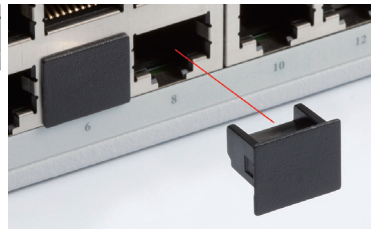

PLC-3TV

POWER INLET DUSTPROOF BLIND PLUG

■ Pull-tab type blind plug for power inlet.

Product no. / Feature

| Product no. | Material | Color | Pack of |
|-------------|-------------|-------|---------|
| PLC-3TV | TPE UL94V-0 | Black | 5 |

PJR • PJS SERIES

RJ45 DUSTPROOF BLIND PLUG

PJR-45 (Pull-tab type)

PJS-45 (No pull-tab type)

Product no. / Feature

| Product no. | Material | Color | Pack of |
|-------------|------------|-------|---------|
| PJR-45 | PE | Black | 10 |
| PJS-45 | ABS UL94HB | Black | 10 |

PJCV-1

RJ45 DUSTPROOF CONNECTOR COVER

Product no. / Feature

| Product no. | Material | Color | Pack of |
|-------------|----------|---------|---------|
| PJCV-1 | PE | Natural | 10 |

HDMIC SERIES

HDMI DUSTPROOF BLIND PLUG