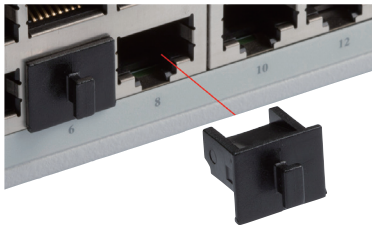

PLC-3TV

POWER INLET DUSTPROOF BLIND PLUG

■ Pull-tab type blind plug for power inlet.

Product no. / Feature

| Product no. | Material | Color | Pack of |
|-------------|-------------|-------|---------|
| PLC-3TV | TPE UL94V-0 | Black | 5 |

PJR • PJS SERIES

RJ45 DUSTPROOF BLIND PLUG

PJR-45 (Pull-tab type)

PJS-45 (No pull-tab type)

Product no. / Feature

| Product no. | Material | Color | Pack of |
|-------------|------------|-------|---------|
| PJR-45 | PE | Black | 10 |
| PJS-45 | ABS UL94HB | Black | 10 |

PJCV-1

RJ45 DUSTPROOF CONNECTOR COVER

Product no. / Feature

| Product no. | Material | Color | Pack of |
|-------------|----------|---------|---------|
| PJCV-1 | PE | Natural | 10 |

HDMIC SERIES

HDMI DUSTPROOF BLIND PLUG