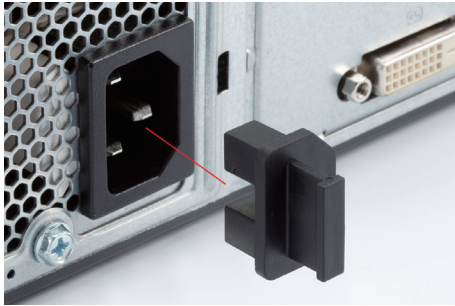

PLC-3TV

POWER INLET DUSTPROOF BLIND PLUG

■ Pull-tab type blind plug for power inlet.

Product no. / Feature

| Product no. | Material | Color | Pack of |
|-------------|-------------|-------|---------|
| PLC-3TV | TPE UL94V-0 | Black | 5 |

PJR • PJS SERIES

RJ45 DUSTPROOF BLIND PLUG

PJR-45 (Pull-tab type)

PJS-45 (No pull-tab type)

Product no. / Feature

| Product no. | Material | Color | Pack of |
|-------------|------------|-------|---------|
| PJR-45 | PE | Black | 10 |
| PJS-45 | ABS UL94HB | Black | 10 |

PJCV-1

RJ45 DUSTPROOF CONNECTOR COVER

Product no. / Feature

| Product no. | Material | Color | Pack of |
|-------------|----------|---------|---------|
| PJCV-1 | PE | Natural | 10 |

HDMIC SERIES

HDMI DUSTPROOF BLIND PLUG