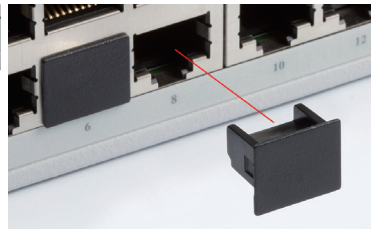

**PLC-3TV**

**POWER INLET DUSTPROOF BLIND PLUG**

■ Pull-tab type blind plug for power inlet.

**Product no. / Feature**

Product no.	Material	Color	Pack of
PLC-3TV	TPE UL94V-0	Black	5

**PJR • PJS SERIES**

**RJ45 DUSTPROOF BLIND PLUG**

PJR-45 (Pull-tab type)

PJS-45 (No pull-tab type)

**Product no. / Feature**

Product no.	Material	Color	Pack of
PJR-45	PE	Black	10
PJS-45	ABS UL94HB	Black	10

**PJCV-1**

**RJ45 DUSTPROOF CONNECTOR COVER**

**Product no. / Feature**

Product no.	Material	Color	Pack of
PJCV-1	PE	Natural	10

**HDMIC SERIES**

**HDMI DUSTPROOF BLIND PLUG**

HDMIC-1 (Pull-tab type)

HDMIC-3 (No pull-tab type)

**Product no. / Feature**

Product no.	Material	Color	Pack of
HDMIC-1	PE	Black	10
HDMIC-3	ABS UL94HB	Black	10