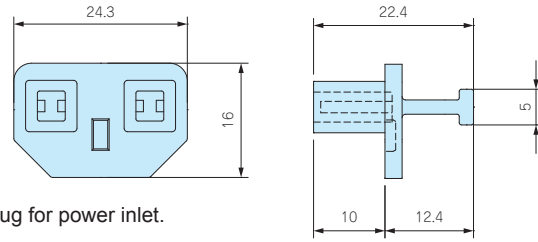

**PLC-3TV**

**POWER INLET DUSTPROOF BLIND PLUG**

■ Pull-tab type blind plug for power inlet.

**Product no. / Feature**

Product no.	Material	Color	Pack of
PLC-3TV	TPE UL94V-0	Black	5

**PJR • PJS SERIES**

**RJ45 DUSTPROOF BLIND PLUG**