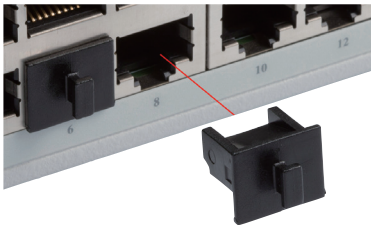

**PLC-3TV**

**POWER INLET DUSTPROOF BLIND PLUG**

■ Pull-tab type blind plug for power inlet.

**Product no. / Feature**

Product no.	Material	Color	Pack of
PLC-3TV	TPE UL94V-0	Black	5

**PJR • PJS SERIES**

**RJ45 DUSTPROOF BLIND PLUG**

PJR-45 (Pull-tab type)

PJS-45 (No pull-tab type)

**Product no. / Feature**

Product no.	Material	Color	Pack of
PJR-45	PE	Black	10
PJS-45	ABS UL94HB	Black	10

**PJCV-1**

**RJ45 DUSTPROOF CONNECTOR COVER**

**Product no. / Feature**

Product no.	Material	Color	Pack of
PJCV-1	PE	Natural	10

**HDMIC SERIES**

**HDMI DUSTPROOF BLIND PLUG**

HDMIC-1 (Pull-tab type)

HDMIC-3 (No pull-tab type)

**Product no. / Feature**

Product no.	Material	Color	Pack of
HDMIC-1	PE	Black	10
HDMIC-3	ABS UL94HB	Black	10