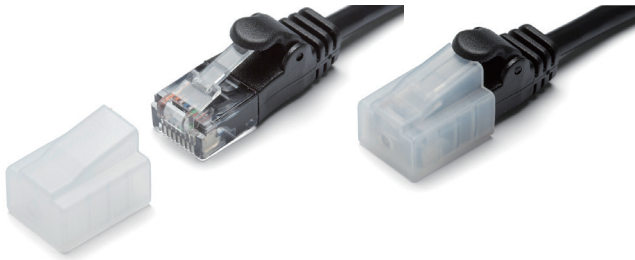

**PLC-3TV**

**POWER INLET DUSTPROOF BLIND PLUG**

■ Pull-tab type blind plug for power inlet.

**Product no. / Feature**

Product no.	Material	Color	Pack of
PLC-3TV	TPE UL94V-0	Black	5

**PJR • PJS SERIES**

**RJ45 DUSTPROOF BLIND PLUG**

PJR-45 (Pull-tab type)

PJS-45 (No pull-tab type)

**Product no. / Feature**

Product no.	Material	Color	Pack of
PJR-45	PE	Black	10
PJS-45	ABS UL94HB	Black	10

**PJCV-1**

**RJ45 DUSTPROOF CONNECTOR COVER**

**Product no. / Feature**

Product no.	Material	Color	Pack of
PJCV-1	PE	Natural	10

**HDMIC SERIES**

**HDMI DUSTPROOF BLIND PLUG**

HDMIC-1 (Pull-tab type)

HDMIC-3 (No pull-tab type)

**Product no. / Feature**

Product no.	Material	Color	Pack of
HDMIC-1	PE	Black	10
HDMIC-3	ABS UL94HB	Black	10