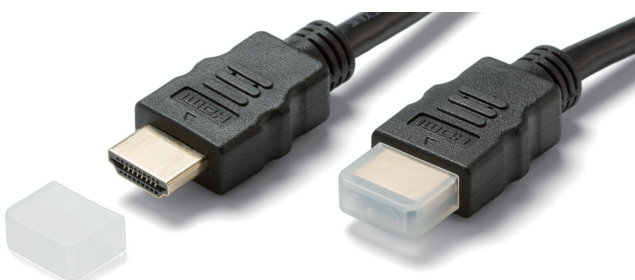

**PLC-3TV**

**POWER INLET DUSTPROOF BLIND PLUG**

■ Pull-tab type blind plug for power inlet.

**Product no. / Feature**

Product no.	Material	Color	Pack of
PLC-3TV	TPE UL94V-0	Black	5

**PJR • PJS SERIES**

**RJ45 DUSTPROOF BLIND PLUG**

Product no.	Material	Color	Pack of
PJCV-1	PE	Natural	10

**HDMIC SERIES**

**HDMI DUSTPROOF BLIND PLUG**

HDMIC-1 (Pull-tab type)

HDMIC-3 (No pull-tab type)

**Product no. / Feature**

Product no.	Material	Color	Pack of
HDMIC-1	PE	Black	10
HDMIC-3	ABS UL94HB	Black	10

**HDMIT SERIES**

**HDMI DUSTPROOF CONNECTOR COVER**

**Product no. / Feature**

Product no.	Material	Color	Pack of
HDMIT-1	PE	Natural	10