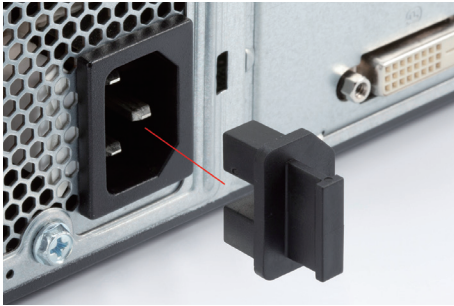

**PLC-3TV**

**POWER INLET DUSTPROOF BLIND PLUG**

■ Pull-tab type blind plug for power inlet.

**Product no. / Feature**

Product no.	Material	Color	Pack of
PLC-3TV	TPE UL94V-0	Black	5

**PJR • PJS SERIES**

**RJ45 DUSTPROOF BLIND PLUG**

PJR-45 (Pull-tab type)

PJS-45 (No pull-tab type)

**Product no. / Feature**

Product no.	Material	Color	Pack of
PJR-45	PE	Black	10
PJS-45	ABS UL94HB	Black	10

**PJCV-1**

**RJ45 DUSTPROOF CONNECTOR COVER**

**Product no. / Feature**

Product no.	Material	Color	Pack of
PJCV-1	PE	Natural	10

**HDMIC SERIES**

**HDMI DUSTPROOF BLIND PLUG**

HDMIC-1 (Pull-tab type)

HDMIC-3 (No pull-tab type)

**Product no. / Feature**

Product no.	Material	Color	Pack of
HDMIC-1	PE	Black	10
HDMIC-3	ABS UL94HB	Black	10