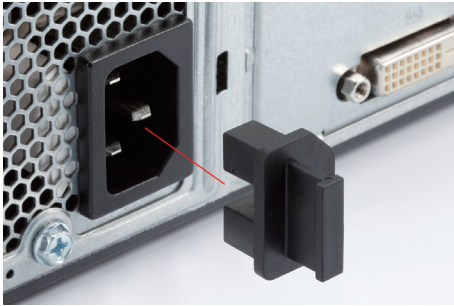

PLC-3TV

POWER INLET DUSTPROOF BLIND PLUG

■ Pull-tab type blind plug for power inlet.

Product no. / Feature

Product no.	Material	Color	Pack of
PLC-3TV	TPE UL94V-0	Black	5

PJR • PJS SERIES

RJ45 DUSTPROOF BLIND PLUG

PJR-45 (Pull-tab type)

PJS-45 (No pull-tab type)

Product no. / Feature

Product no.	Material	Color	Pack of
PJR-45	PE	Black	10
PJS-45	ABS UL94HB	Black	10

PJCV-1

RJ45 DUSTPROOF CONNECTOR COVER

Product no. / Feature

Product no.	Material	Color	Pack of
PJCV-1	PE	Natural	10

HDMIC SERIES

HDMI DUSTPROOF BLIND PLUG

HDMIC-1 (Pull-tab type)

HDMIC-3 (No pull-tab type)

Product no. / Feature

Product no.	Material	Color	Pack of
HDMIC-1	PE	Black	10
HDMIC-3	ABS UL94HB	Black	10