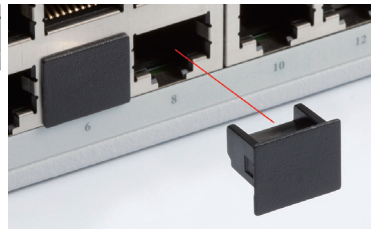

PLC-3TV

POWER INLET DUSTPROOF BLIND PLUG

■ Pull-tab type blind plug for power inlet.

Product no. / Feature

Product no.	Material	Color	Pack of
PLC-3TV	TPE UL94V-0	Black	5

PJR • PJS SERIES

RJ45 DUSTPROOF BLIND PLUG

PJR-45 (Pull-tab type)

PJS-45 (No pull-tab type)

Product no. / Feature

Product no.	Material	Color	Pack of
PJR-45	PE	Black	10
PJS-45	ABS UL94HB	Black	10

PJCV-1

RJ45 DUSTPROOF CONNECTOR COVER

Product no. / Feature

Product no.	Material	Color	Pack of
PJCV-1	PE	Natural	10

HDMIC SERIES

HDMI DUSTPROOF BLIND PLUG

HDMIC-1 (Pull-tab type)

HDMIC-3 (No pull-tab type)

Product no. / Feature

Product no.	Material	Color	Pack of
HDMIC-1	PE	Black	10
HDMIC-3	ABS UL94HB	Black	10