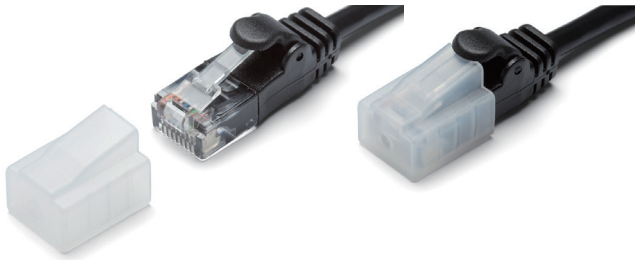

PLC-3TV

POWER INLET DUSTPROOF BLIND PLUG

■ Pull-tab type blind plug for power inlet.

Product no. / Feature

Product no.	Material	Color	Pack of
PLC-3TV	TPE UL94V-0	Black	5

PJR • PJS SERIES

RJ45 DUSTPROOF BLIND PLUG

PJR-45 (Pull-tab type)

PJS-45 (No pull-tab type)

Product no. / Feature

Product no.	Material	Color	Pack of
PJR-45	PE	Black	10
PJS-45	ABS UL94HB	Black	10

PJCV-1

RJ45 DUSTPROOF CONNECTOR COVER

Product no. / Feature

Product no.	Material	Color	Pack of
PJCV-1	PE	Natural	10

HDMIC SERIES

HDMI DUSTPROOF BLIND PLUG

HDMIC-1 (Pull-tab type)

HDMIC-3 (No pull-tab type)

Product no. / Feature

Product no.	Material	Color	Pack of
HDMIC-1	PE	Black	10
HDMIC-3	ABS UL94HB	Black	10