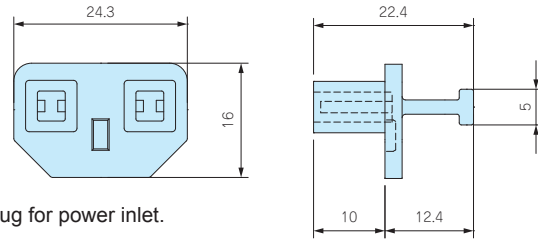

PLC-3TV

POWER INLET DUSTPROOF BLIND PLUG

■ Pull-tab type blind plug for power inlet.

Product no. / Feature

Product no.	Material	Color	Pack of
PLC-3TV	TPE UL94V-0	Black	5

PJR • PJS SERIES

RJ45 DUSTPROOF BLIND PLUG