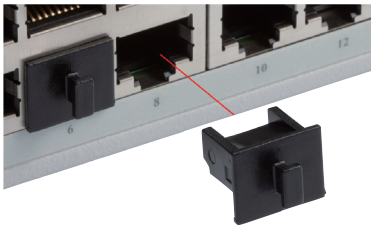

PLC-3TV

POWER INLET DUSTPROOF BLIND PLUG

■ Pull-tab type blind plug for power inlet.

Product no. / Feature

Product no.	Material	Color	Pack of
PLC-3TV	TPE UL94V-0	Black	5

PJR • PJS SERIES

RJ45 DUSTPROOF BLIND PLUG

PJR-45 (Pull-tab type)

PJS-45 (No pull-tab type)

Product no. / Feature

Product no.	Material	Color	Pack of
PJR-45	PE	Black	10
PJS-45	ABS UL94HB	Black	10

PJCV-1

RJ45 DUSTPROOF CONNECTOR COVER

Product no. / Feature

Product no.	Material	Color	Pack of
PJCV-1	PE	Natural	10

HDMIC SERIES

HDMI DUSTPROOF BLIND PLUG

HDMIC-1 (Pull-tab type)

HDMIC-3 (No pull-tab type)

Product no. / Feature

Product no.	Material	Color	Pack of
HDMIC-1	PE	Black	10
HDMIC-3	ABS UL94HB	Black	10