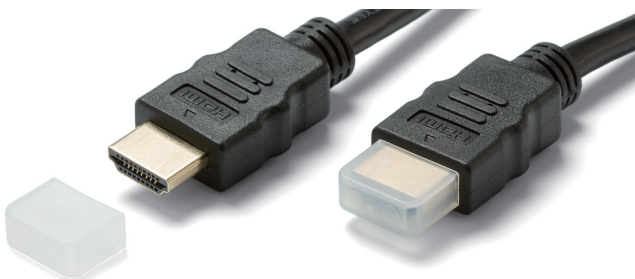

PLC-3TV

POWER INLET DUSTPROOF BLIND PLUG

■ Pull-tab type blind plug for power inlet.

Product no. / Feature

Product no.	Material	Color	Pack of
PLC-3TV	TPE UL94V-0	Black	5

PJR • PJS SERIES

RJ45 DUSTPROOF BLIND PLUG

Product no.	Material	Color	Pack of
PJCV-1	PE	Natural	10

HDMIC SERIES

HDMI DUSTPROOF BLIND PLUG

HDMIC-1 (Pull-tab type)

HDMIC-3 (No pull-tab type)

Product no. / Feature

Product no.	Material	Color	Pack of
HDMIC-1	PE	Black	10
HDMIC-3	ABS UL94HB	Black	10

HDMIT SERIES

HDMI DUSTPROOF CONNECTOR COVER

Product no. / Feature

Product no.	Material	Color	Pack of
HDMIT-1	PE	Natural	10