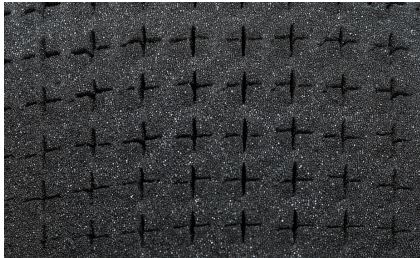

NKSP SERIES

SPONGE FOAM for NK • NKK

← NEW SIZE →

- Pre-cubed foam can be easily cut to make a suitable storage space.
- Available as three-layered foam set with waved (for cover side), pre-cubed foam (for base side) and base layer.
- ※ Pre-cubed foam layer is not available for NKSP990 model.