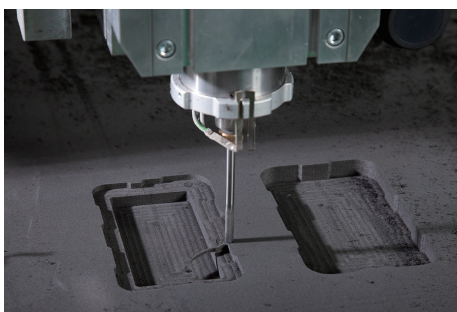

Product no.	Suitable case	Foam layer details	Cut-line pitch	Weight (g)
NKSP903	NK903	Waved layer x 1 · Pre-cubed foam layer x 1 · Base layer x 1	12.7	40
NKSP904	NK904	Waved layer x 1 · Pre-cubed foam layer x 1 · Base layer x 1	12.7	70
NKSP905	NK/NKK905	Waved layer x 1 · Pre-cubed foam layer x 1 · Base layer x 1	12.7	120
NEW NKSP908	NK/NKK908	Waved layer x 1 · Pre-cubed foam layer x 2 · Base layer x 1	12.7	158
NEW NKSP909	NK909	Waved layer x 1 · Pre-cubed foam layer x 1 · Base layer x 1	12.7	158
NKSP910	NK910	Waved layer x 1 · Pre-cubed foam layer x 1 · Base layer x 1	12.7	150
NKSP915	NK/NKK915	Waved layer x 1 · Pre-cubed foam layer x 2 · Base layer x 1	12.7	250
NKSP918	NK/NKK918	Waved layer x 1 · Pre-cubed foam layer x 3 · Base layer x 1	12.7	390
NKSP920	NK/NKK920	Waved layer x 1 · Pre-cubed foam layer x 2 · Base layer x 1	12.7	320
NEW NKSP923	NK/NKK923	Waved layer x 1 · Pre-cubed foam layer x 2 · Base layer x 1	12.7	399
NKSP925	NK/NKK925	Waved layer x 1 · Pre-cubed foam layer x 2 · Base layer x 1	12.7	430
NKSP930	NK/NKK930	Waved layer x 1 · Pre-cubed foam layer x 2 · Base layer x 1	12.7	540
NKSP933	NK/NKK933	Waved layer x 1 · Pre-cubed foam layer x 3 · Base layer x 1	12.7	700
NKSP935	NK/NKK935	Waved layer x 1 · Pre-cubed foam layer x 2 · Base layer x 1	12.7	710
NKSP940	NK/NKK940	Waved layer x 1 · Pre-cubed foam layer x 2 · Base layer x 1	15	730
NKSP945	NK/NKK945	Waved layer x 1 · Pre-cubed foam layer x 2 · Base layer x 1	15	1,000
NKSP950	NK/NKK950	Waved layer x 1 · Pre-cubed foam layer x 3 · Base layer x 1	15	1,000
NKSP960	NK/NKK960	Waved layer x 1 · Pre-cubed foam layer x 4 · Base layer x 1	12.7	1,500
NKSP990	NKK990	Waved layer x 1 · Plain foam layer x 2 · Base layer x 1	—	1,490