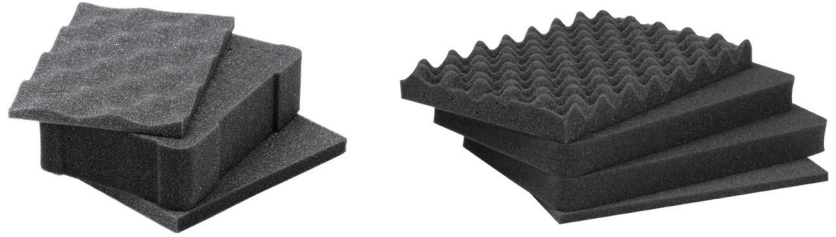

NKSP SERIES

SPONGE FOAM for NK • NKK

← NEW SIZE →

- Pre-cubed foam can be easily cut to make a suitable storage space.
- Available as three-layered foam set with waved (for cover side), pre-cubed foam (for base side) and base layer.
- ※ Pre-cubed foam layer is not available for NKSP990 model.