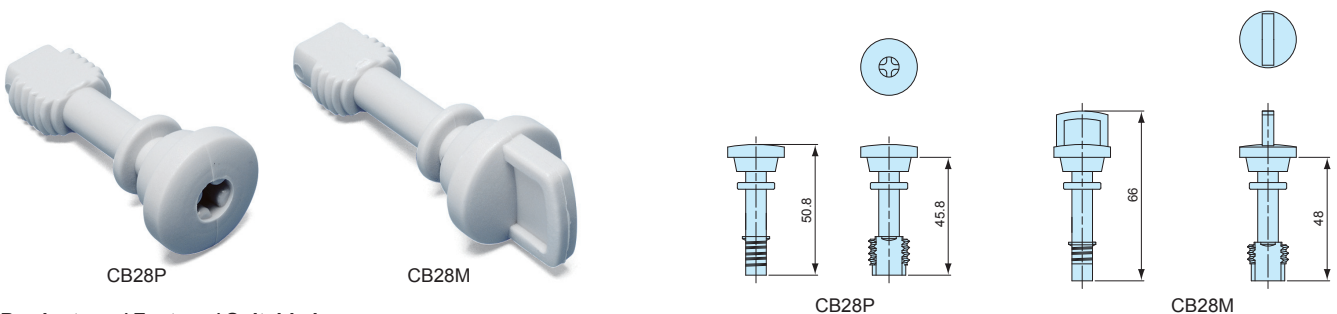

**MT SERIES**

**PCB MOUNTING SCREW**

■ Mounting screw for the bosses without insert-nut.

**Product no. / Feature**

Product no.	Material	Finish	Pack of
MT4-8T (Binding head tapping M4-8)	Steel	Trivalent chromate	20
MT5-8T (Binding head tapping M5-8)	Steel	Trivalent chromate	20

**CB SERIES**

**SPARE COVER SCREW for BCAS**

**Product no. / Feature / Suitable box**

Product no.	Material	Color	Pack of
CB20	Fiberglass • Nylon	White gray	1
CB35	Fiberglass • Nylon	White gray	1
CB50	Fiberglass • Nylon	White gray	1

Product no.	Suitable box
CB20	BCAS060905, 071005, 080806, 081104, 081107, 081108, 081307, 081807, 082507, 101007, 101010, 101807, 102007, 102307, 121207, 121210, 141709, 142309, 151507, 151510, 152004, 152007, 152010, 152013, 152510, 161607, 202010, 202013, 202016, and 212310 models TMB-15PS, 20P, 20PL
CB35	BCAS081110, 081308, 081808, and 082508 models
CB50	BCAS152016, 152513, and 202019 models

**CB SERIES**

**SPARE COVER SCREW for BCAL**

**Product no. / Feature / Suitable box**

Product no.	Material	Color	Suitable box	Pack of
CB28P	Fiberglass • Nylon	White gray	BCAL series	1
CB28M	Fiberglass • Nylon	White gray	BCAL series	1