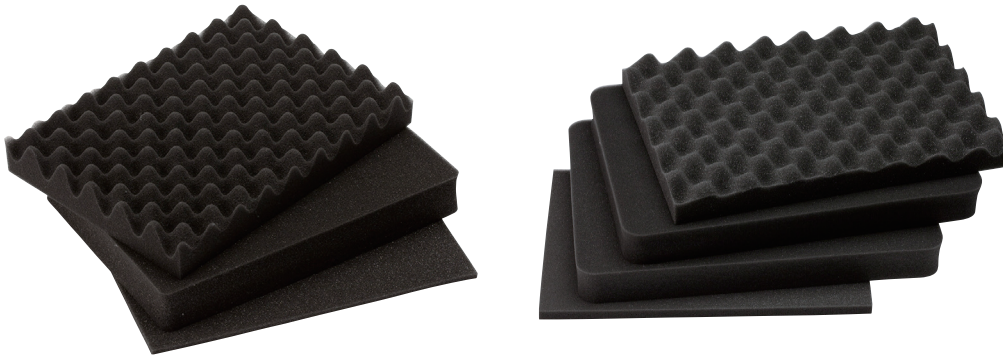

MASP SERIES

FOAM SET for MAXI

- Pre-cubed polyurethane foam can be easily cut to make a suitable storage space.
- Available as a three-layered sponge foam set with waved (for cover side), pre-cubed foam (for base side) and base layer.