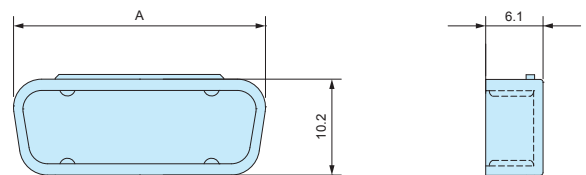

USB TYPE-C

Product no. / Feature

Product no.	Material	Color	Pack of
USB3C-3	PE	Natural	10

MICRO USB

Product no. / Feature

Product no.	Material	Color	Pack of
KPS-21	PE	Natural	10

DTC SERIES

D-SUB • DVI DUSTPROOF CONNECTOR COVER