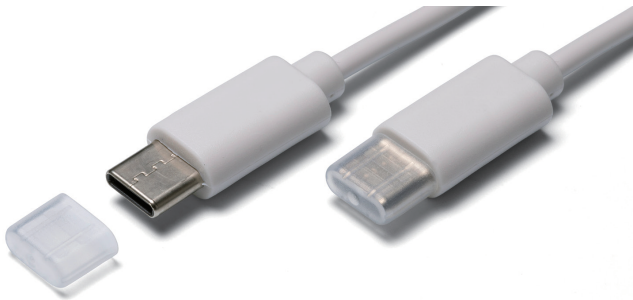

KPS SERIES

USB DUSTPROOF CONNECTOR COVER

USB TYPE-A

Product no. / Feature

Product no.	Material	Color	Pack of
KPS-6	PE	Natural	10

USB TYPE-B

Product no. / Feature

Product no.	Material	Color	Pack of
KPS-5	PE	Natural	10

USB TYPE-C

Product no. / Feature

Product no.	Material	Color	Pack of
USB3C-3	PE	Natural	10

MICRO USB

Product no. / Feature

Product no.	Material	Color	Pack of
KPS-21	PE	Natural	10

DTC SERIES

D-SUB • DVI DUSTPROOF CONNECTOR COVER

Product no. / Feature

Product no.	Matching connector	A	Material	Color	Pack of
DTC- 9F	D-sub 9 pin	18.5	PP UL94HB	Gray	10
DTC-15F	D-sub 15 pin • DVI	26.8	PP UL94HB	Gray	10
DTC-25F	D-sub 25 pin	40.6	PP UL94HB	Gray	10