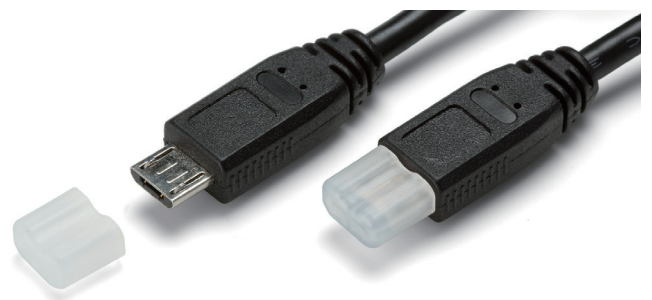

KPS SERIES

USB DUSTPROOF CONNECTOR COVER

USB TYPE-A

Product no. / Feature

Product no.	Material	Color	Pack of
KPS-6	PE	Natural	10

USB TYPE-B

Product no. / Feature

Product no.	Material	Color	Pack of
KPS-5	PE	Natural	10

USB TYPE-C

Product no. / Feature

Product no.	Material	Color	Pack of
USB3C-3	PE	Natural	10

MICRO USB

Product no. / Feature

Product no.	Material	Color	Pack of
KPS-21	PE	Natural	10

DTC SERIES

D-SUB • DVI DUSTPROOF CONNECTOR COVER

Product no. / Feature

Product no.	Matching connector	A	Material	Color	Pack of
DTC- 9F	D-sub 9 pin	18.5	PP UL94HB	Gray	10
DTC-15F	D-sub 15 pin • DVI	26.8	PP UL94HB	Gray	10
DTC-25F	D-sub 25 pin	40.6	PP UL94HB	Gray	10