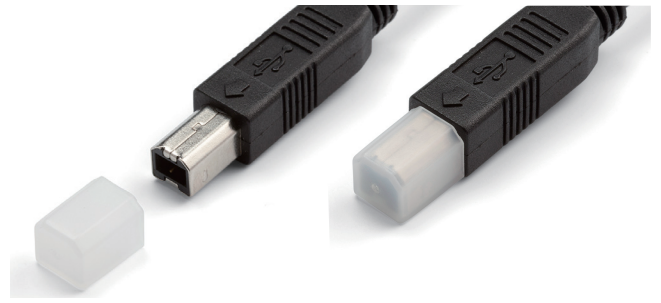

KPS SERIES

USB DUSTPROOF CONNECTOR COVER

USB TYPE-A

Product no. / Feature

Product no.	Material	Color	Pack of
KPS-6	PE	Natural	10

USB TYPE-B

Product no. / Feature

Product no.	Material	Color	Pack of
KPS-5	PE	Natural	10

USB TYPE-C

Product no. / Feature

Product no.	Material	Color	Pack of
USB3C-3	PE	Natural	10

MICRO USB

Product no. / Feature

Product no.	Material	Color	Pack of
KPS-21	PE	Natural	10

DTC SERIES

D-SUB • DVI DUSTPROOF CONNECTOR COVER

Product no. / Feature

Product no.	Matching connector	A	Material	Color	Pack of
DTC- 9F	D-sub 9 pin	18.5	PP UL94HB	Gray	10
DTC-15F	D-sub 15 pin • DVI	26.8	PP UL94HB	Gray	10
DTC-25F	D-sub 25 pin	40.6	PP UL94HB	Gray	10