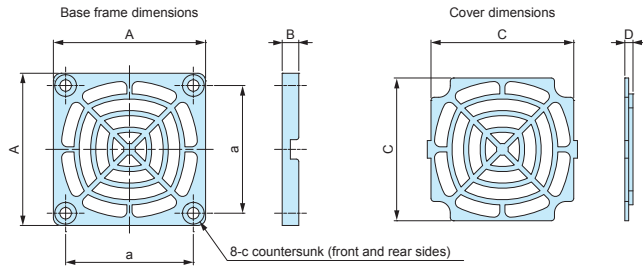

HF-P SERIES

FILTER FRAME

■ DXF/DWG/PDF drawings available on our website.

HF-P40 • HF-P60
※Drawings for HF-P60 model

HF-P80 • HF-P90 • HF-P120
※Drawings for HF-P80 model.

Components

No.	Part name	Material	Color
1	Base frame	ABS UL94V-0	Black
2	Cover	ABS UL94V-0	Black
3	Filter	Polyurethane foam	Gray

Product no. / Dimensions

■ Shape vary by model.

Product no.	A	B	C	D	a	b	c
HF-P 40	40	6.3	37	3.2	32	-	M3
HF-P 60	59.6	6.5	55.9	3.2	50	-	M4
HF-P 80	83.4	9.8	80	6.5	-	71.5	M4
HF-P 90	96.2	9.7	92	6.3	-	82.5	M4
HF-P120	123.7	10.8	117.2	7.3	-	104.8	M4

HR SERIES

FILTER

Product no. / Dimensions

Product no.	W	H	t
HR0520	200	50	3
HR1030	300	100	3
HR2550	500	250	3

■ Material / Color : Polyurethane foam / Gray

- Replacement filter for HF-P filter frame.
- Can also be used as a dustproof filter over vent holes.