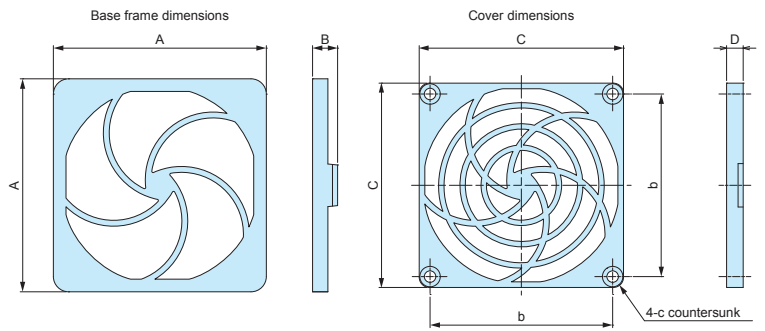

HF-P SERIES

FILTER FRAME

■ DXF/DWG/PDF drawings available on our website.

HF-P40 • HF-P60
※Drawings for HF-P60 model

HF-P80 • HF-P90 • HF-P120
※Drawings for HF-P80 model.

Components

No.	Part name	Material	Color
1	Base frame	ABS UL94V-0	Black
2	Cover	ABS UL94V-0	Black
3	Filter	Polyurethane foam	Gray

Product no. / Dimensions

■ Shape vary by model.

Product no.	A	B	C	D	a	b	c
HF-P 40	40	6.3	37	3.2	32	-	M3
HF-P 60	59.6	6.5	55.9	3.2	50	-	M4
HF-P 80	83.4	9.8	80	6.5	-	71.5	M4
HF-P 90	96.2	9.7	92	6.3	-	82.5	M4
HF-P120	123.7	10.8	117.2	7.3	-	104.8	M4

HR SERIES

FILTER

Product no. / Dimensions

Product no.	W	H	t
HR0520	200	50	3
HR1030	300	100	3
HR2550	500	250	3

■ Material / Color : Polyurethane foam / Gray

- Replacement filter for HF-P filter frame.
- Can also be used as a dustproof filter over vent holes.