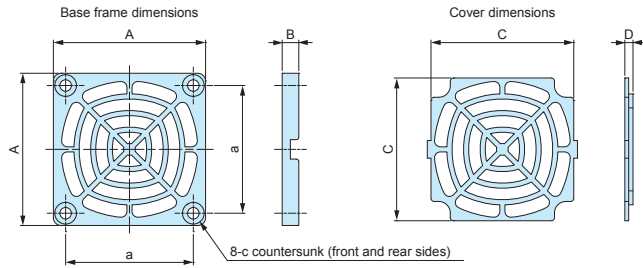

HF-P SERIES

FILTER FRAME

■ DXF/DWG/PDF drawings available on our website.

HF-P40 • HF-P60  
※Drawings for HF-P60 model

HF-P80 • HF-P90 • HF-P120  
※Drawings for HF-P80 model.

Components

No.	Part name	Material	Color
1	Base frame	ABS UL94V-0	Black
2	Cover	ABS UL94V-0	Black
3	Filter	Polyurethane foam	Gray

Product no. / Dimensions

■ Shape vary by model.

Product no.	A	B	C	D	a	b	c
HF-P 40	40	6.3	37	3.2	32	-	M3
HF-P 60	59.6	6.5	55.9	3.2	50	-	M4
HF-P 80	83.4	9.8	80	6.5	-	71.5	M4
HF-P 90	96.2	9.7	92	6.3	-	82.5	M4
HF-P120	123.7	10.8	117.2	7.3	-	104.8	M4

HR SERIES

FILTER

Product no. / Dimensions

Product no.	W	H	t
HR0520	200	50	3
HR1030	300	100	3
HR2550	500	250	3

■ Material / Color : Polyurethane foam / Gray

- Replacement filter for HF-P filter frame.
- Can also be used as a dustproof filter over vent holes.