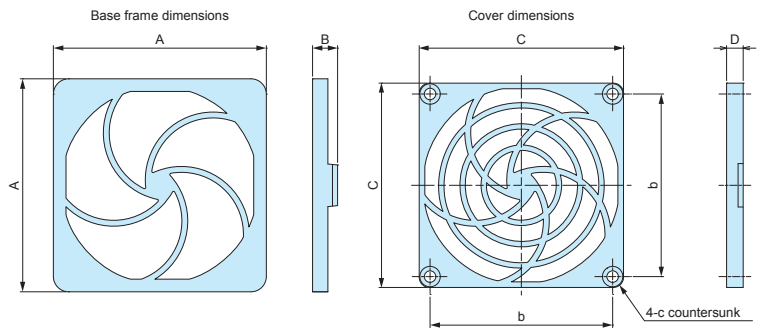

HF-P SERIES

FILTER FRAME

■ DXF/DWG/PDF drawings available on our website.

HF-P40 • HF-P60  
※Drawings for HF-P60 model

HF-P80 • HF-P90 • HF-P120  
※Drawings for HF-P80 model.

Components

No.	Part name	Material	Color
1	Base frame	ABS UL94V-0	Black
2	Cover	ABS UL94V-0	Black
3	Filter	Polyurethane foam	Gray

Product no. / Dimensions

■ Shape vary by model.

Product no.	A	B	C	D	a	b	c
HF-P 40	40	6.3	37	3.2	32	-	M3
HF-P 60	59.6	6.5	55.9	3.2	50	-	M4
HF-P 80	83.4	9.8	80	6.5	-	71.5	M4
HF-P 90	96.2	9.7	92	6.3	-	82.5	M4
HF-P120	123.7	10.8	117.2	7.3	-	104.8	M4

HR SERIES

FILTER

Product no. / Dimensions

Product no.	W	H	t
HR0520	200	50	3
HR1030	300	100	3
HR2550	500	250	3

■ Material / Color : Polyurethane foam / Gray

- Replacement filter for HF-P filter frame.
- Can also be used as a dustproof filter over vent holes.