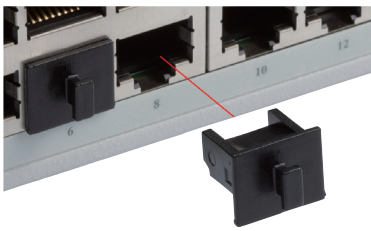

**PLC-3TV**

**POWER INLET DUSTPROOF BLIND PLUG**

■ Pull-tab type blind plug for power inlet.

**Product no. / Feature**

| Product no. | Material    | Color | Pack of |
|-------------|-------------|-------|---------|
| PLC-3TV     | TPE UL94V-0 | Black | 5       |

**PJR • PJS SERIES**

**RJ45 DUSTPROOF BLIND PLUG**

PJR-45 (Pull-tab type)

PJS-45 (No pull-tab type)

**Product no. / Feature**

| Product no. | Material   | Color | Pack of |
|-------------|------------|-------|---------|
| PJR-45      | PE         | Black | 10      |
| PJS-45      | ABS UL94HB | Black | 10      |

**HDMIC SERIES**

**HDMI DUSTPROOF BLIND PLUG**

HDMIC-1 (Pull-tab type)

HDMIC-3 (No pull-tab type)

**Product no. / Feature**

| Product no. | Material   | Color | Pack of |
|-------------|------------|-------|---------|
| HDMIC-1     | PE         | Black | 10      |
| HDMIC-3     | ABS UL94HB | Black | 10      |