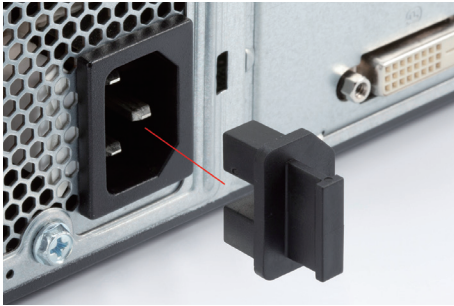

**PLC-3TV**

**POWER INLET DUSTPROOF BLIND PLUG**

■ Pull-tab type blind plug for power inlet.

**Product no. / Feature**

| Product no. | Material    | Color | Pack of |
|-------------|-------------|-------|---------|
| PLC-3TV     | TPE UL94V-0 | Black | 5       |

**PJR • PJS SERIES**

**RJ45 DUSTPROOF BLIND PLUG**

PJR-45 (Pull-tab type)

PJS-45 (No pull-tab type)

**Product no. / Feature**

| Product no. | Material   | Color | Pack of |
|-------------|------------|-------|---------|
| PJR-45      | PE         | Black | 10      |
| PJS-45      | ABS UL94HB | Black | 10      |