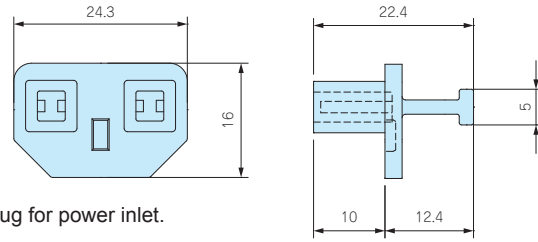

**PLC-3TV**

**POWER INLET DUSTPROOF BLIND PLUG**

■ Pull-tab type blind plug for power inlet.

**Product no. / Feature**

| Product no. | Material    | Color | Pack of |
|-------------|-------------|-------|---------|
| PLC-3TV     | TPE UL94V-0 | Black | 5       |