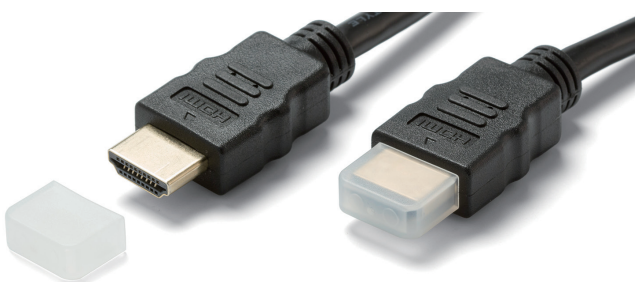

HDMIT SERIES

HDMI DUSTPROOF CONNECTOR COVER

Product no. / Feature

Product no.	Material	Color	Pack of
HDMIT-1	PE	Natural	10