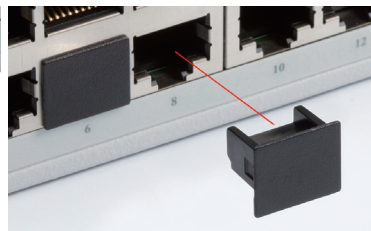

**PLC-3TV**

**POWER INLET DUSTPROOF BLIND PLUG**

■ Pull-tab type blind plug for power inlet.

**Product no. / Feature**

| Product no. | Material    | Color | Pack of |
|-------------|-------------|-------|---------|
| PLC-3TV     | TPE UL94V-0 | Black | 5       |

**PJR • PJS SERIES**

**RJ45 DUSTPROOF BLIND PLUG**

PJR-45 (Pull-tab type)

PJS-45 (No pull-tab type)

**Product no. / Feature**

| Product no. | Material   | Color | Pack of |
|-------------|------------|-------|---------|
| PJR-45      | PE         | Black | 10      |
| PJS-45      | ABS UL94HB | Black | 10      |