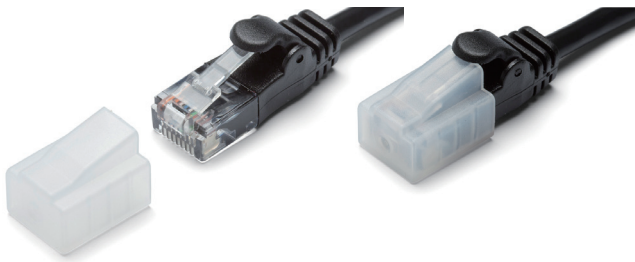

**PLC-3TV**

**POWER INLET DUSTPROOF BLIND PLUG**

■ Pull-tab type blind plug for power inlet.

**Product no. / Feature**

| Product no. | Material    | Color | Pack of |
|-------------|-------------|-------|---------|
| PLC-3TV     | TPE UL94V-0 | Black | 5       |

**PJR • PJS SERIES**

**RJ45 DUSTPROOF BLIND PLUG**

PJR-45 (Pull-tab type)

PJS-45 (No pull-tab type)

**Product no. / Feature**

| Product no. | Material   | Color | Pack of |
|-------------|------------|-------|---------|
| PJR-45      | PE         | Black | 10      |
| PJS-45      | ABS UL94HB | Black | 10      |

**PJCV-1**

**RJ45 DUSTPROOF CONNECTOR COVER**

**Product no. / Feature**

| Product no. | Material | Color   | Pack of |
|-------------|----------|---------|---------|
| PJCV-1      | PE       | Natural | 10      |

**HDMIC SERIES**

**HDMI DUSTPROOF BLIND PLUG**

HDMIC-1 (Pull-tab type)

HDMIC-3 (No pull-tab type)

**Product no. / Feature**

| Product no. | Material   | Color | Pack of |
|-------------|------------|-------|---------|
| HDMIC-1     | PE         | Black | 10      |
| HDMIC-3     | ABS UL94HB | Black | 10      |