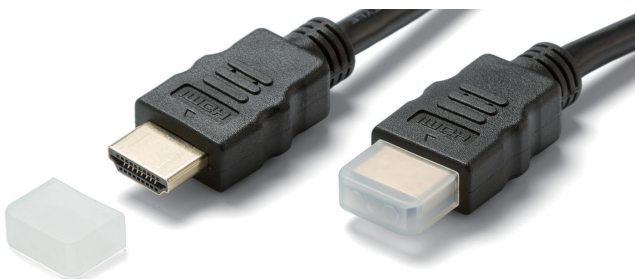

**PLC-3TV**

**POWER INLET DUSTPROOF BLIND PLUG**

■ Pull-tab type blind plug for power inlet.

**Product no. / Feature**

Product no.	Material	Color	Pack of
PLC-3TV	TPE UL94V-0	Black	5

**PJR • PJS SERIES**

**RJ45 DUSTPROOF BLIND PLUG**

Product no.	Material	Color	Pack of
PJCV-1	PE	Natural	10

**HDMIC SERIES**

**HDMI DUSTPROOF BLIND PLUG**

HDMIC-1 (Pull-tab type)

HDMIC-3 (No pull-tab type)

**Product no. / Feature**

Product no.	Material	Color	Pack of
HDMIC-1	PE	Black	10
HDMIC-3	ABS UL94HB	Black	10

**HDMIT SERIES**

**HDMI DUSTPROOF CONNECTOR COVER**

**Product no. / Feature**

Product no.	Material	Color	Pack of
HDMIT-1	PE	Natural	10