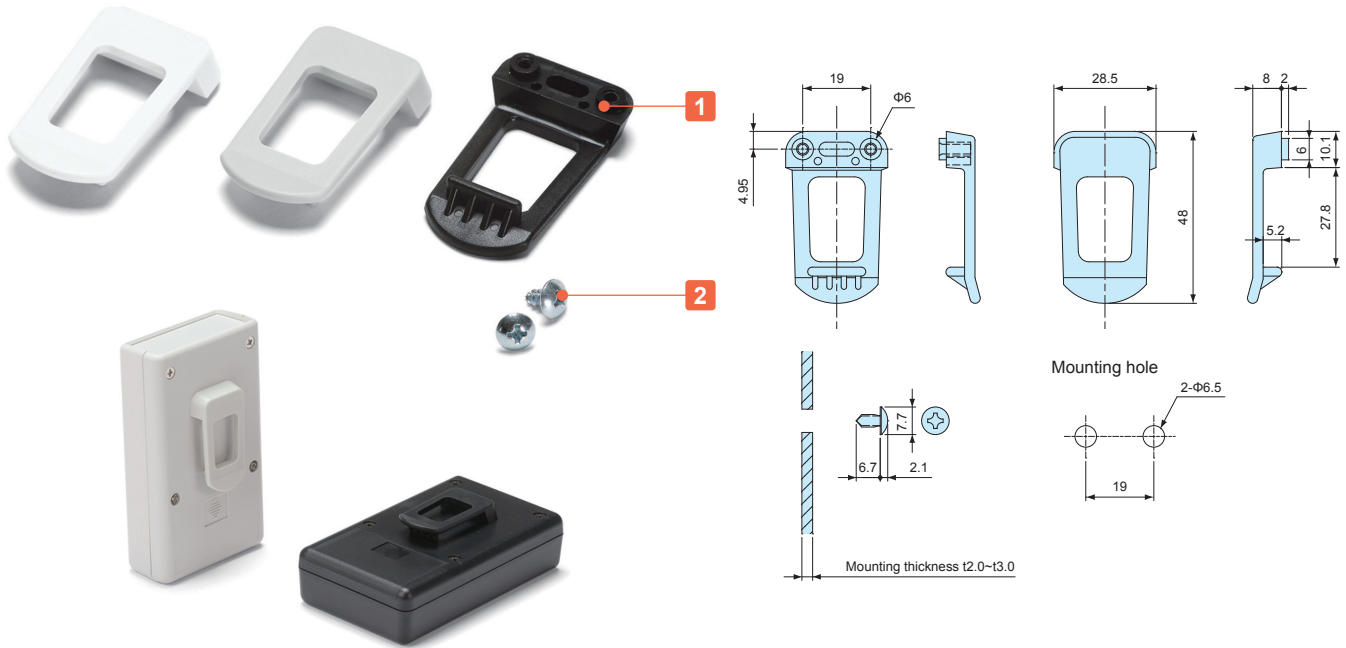

■ DXF/DWG/PDF drawings available on our website.

■ New White color type is added to match LC, PF, and TWN series color.

Components

No.	Holder material	Pcs	Material	Color / Finish
1	Clip	1	ABS UL94HB	White • White gray • Black
2	Screw	2	Steel M3.5-6	Zinc plated

Product no. / Dimensions

Product no.			W	H	D
● White	● White gray	● Black			
NEW GDH-1W	GDH-1G	GDH-1B	28.5	10	48

Product no. / Dimensions

Product no.	Material	Finish
DK-1	Steel SPCC t=1.0	Chrome plated
DK-2	Steel SPCC t=0.8	Chrome plated