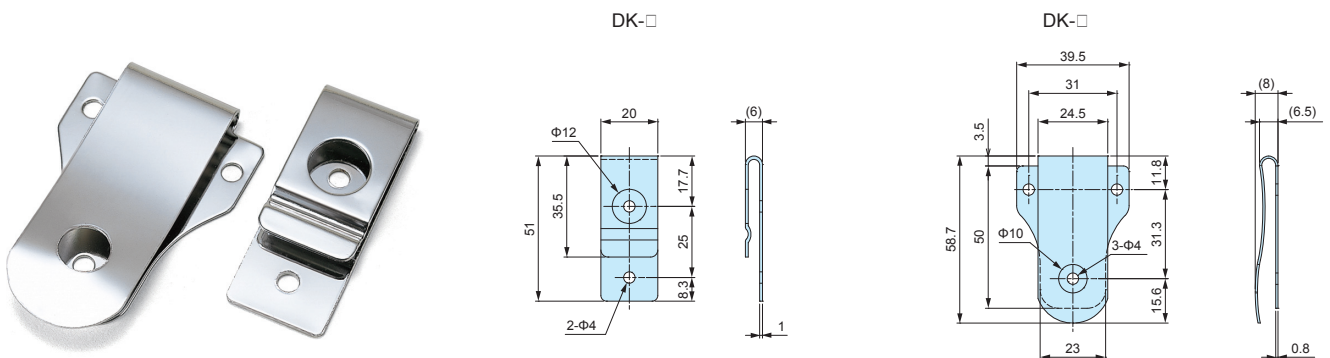

■ DXF/DWG/PDF drawings available on our website.

■ New White color type is added to match LC, PF, and TWN series color.

Components

No.	Holder material	Pcs	Material	Color / Finish
1	Clip	1	ABS UL94HB	White • White gray • Black
2	Screw	2	Steel M3.5-6	Zinc plated

Product no. / Dimensions

Product no.			W	H	D
● White	● White gray	● Black			
NEW GDH-1W	GDH-1G	GDH-1B	28.5	10	48

Product no. / Dimensions

Product no.	Material	Finish
DK-1	Steel SPCC t=1.0	Chrome plated
DK-2	Steel SPCC t=0.8	Chrome plated