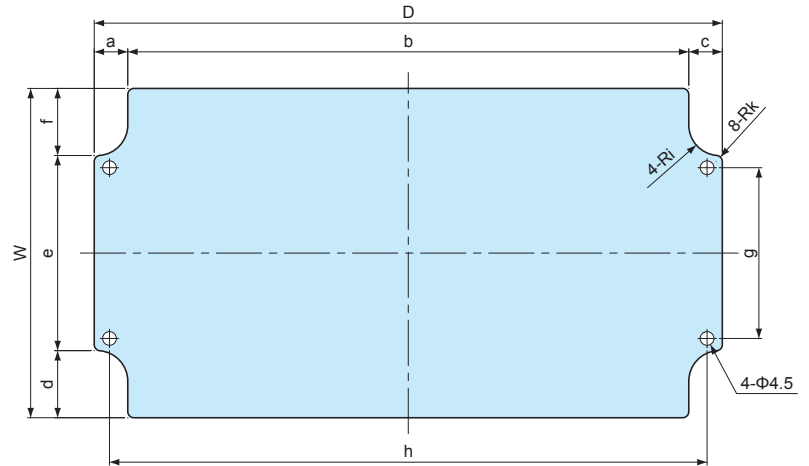

FTB SERIES

MOUNTING PLATE for BDN

FTB 5-7

FTB 6-9

FTB 8-12
FTB10-15

FTB 8- 8 FTB10-20
FTB 9-13 FTB14-24

| Material | Color / Finish |
|--------------------------|-------------------|
| Aluminium A1050P t = 1.5 | Silver / Anodized |

Product no. / Dimensions

| Product no. | Suitable box | W | D | a | b | c | d | e | f | g | h | i | k |
|-------------|--------------|-----|-----|----|-----|----|----|----|----|------|-------|-----|---|
| FTB 5- 7 | BDN 6- 8-5 | 50 | 70 | 8 | 45 | 17 | 9 | 33 | 8 | 42.5 | - | 8 | 2 |
| FTB 6- 9 | BDN 7-10-4 | 62 | 92 | 9 | 74 | 9 | 17 | 36 | 9 | - | 85 | 7 | 1 |
| FTB 8- 8 | BDN 9- 9-6 | 80 | 80 | 9 | 62 | 9 | 17 | 46 | 17 | 37 | 72.5 | 8 | 2 |
| FTB 8-12 | BDN 9-13-5 | 80 | 120 | 8 | 103 | 9 | 17 | 55 | 8 | 47.5 | 112.5 | 8 | 1 |
| FTB 9-13 | BDN10-14-7 | 89 | 129 | 9 | 111 | 9 | 17 | 55 | 17 | 48 | 121 | 8.5 | 2 |
| FTB10-15 | BDN11-16-6 | 100 | 150 | 8 | 133 | 9 | 17 | 75 | 8 | 67.5 | 142.5 | 8 | 1 |
| FTB10-20 | BDN12-22-8 | 108 | 206 | 11 | 184 | 11 | 22 | 64 | 22 | 56 | 196 | 10 | 2 |
| FTB14-24 | BDN16-26-9 | 144 | 244 | 15 | 214 | 15 | 30 | 84 | 30 | 72 | 230 | 12 | 3 |