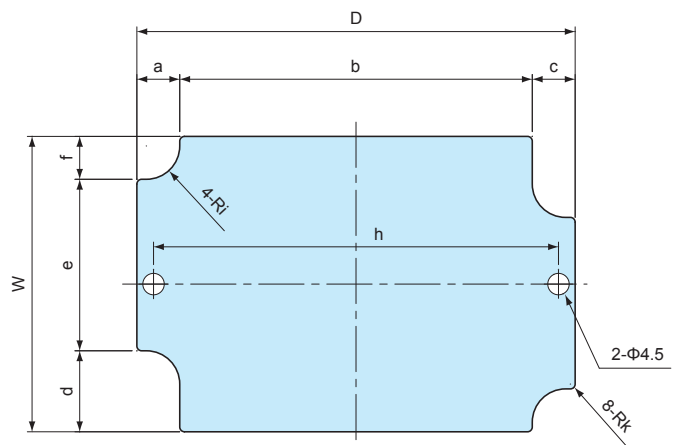

FTB SERIES

MOUNTING PLATE for BDN

FTB 5-7

FTB 6-9

FTB 8-12
FTB10-15

FTB 8- 8 FTB10-20
FTB 9-13 FTB14-24

| Material | Color / Finish |
|--------------------------|-------------------|
| Aluminium A1050P t = 1.5 | Silver / Anodized |

Product no. / Dimensions

| Product no. | Suitable box | W | D | a | b | c | d | e | f | g | h | i | k |
|-------------|--------------|-----|-----|----|-----|----|----|----|----|------|-------|-----|---|
| FTB 5- 7 | BDN 6- 8-5 | 50 | 70 | 8 | 45 | 17 | 9 | 33 | 8 | 42.5 | - | 8 | 2 |
| FTB 6- 9 | BDN 7-10-4 | 62 | 92 | 9 | 74 | 9 | 17 | 36 | 9 | - | 85 | 7 | 1 |
| FTB 8- 8 | BDN 9- 9-6 | 80 | 80 | 9 | 62 | 9 | 17 | 46 | 17 | 37 | 72.5 | 8 | 2 |
| FTB 8-12 | BDN 9-13-5 | 80 | 120 | 8 | 103 | 9 | 17 | 55 | 8 | 47.5 | 112.5 | 8 | 1 |
| FTB 9-13 | BDN10-14-7 | 89 | 129 | 9 | 111 | 9 | 17 | 55 | 17 | 48 | 121 | 8.5 | 2 |
| FTB10-15 | BDN11-16-6 | 100 | 150 | 8 | 133 | 9 | 17 | 75 | 8 | 67.5 | 142.5 | 8 | 1 |
| FTB10-20 | BDN12-22-8 | 108 | 206 | 11 | 184 | 11 | 22 | 64 | 22 | 56 | 196 | 10 | 2 |
| FTB14-24 | BDN16-26-9 | 144 | 244 | 15 | 214 | 15 | 30 | 84 | 30 | 72 | 230 | 12 | 3 |