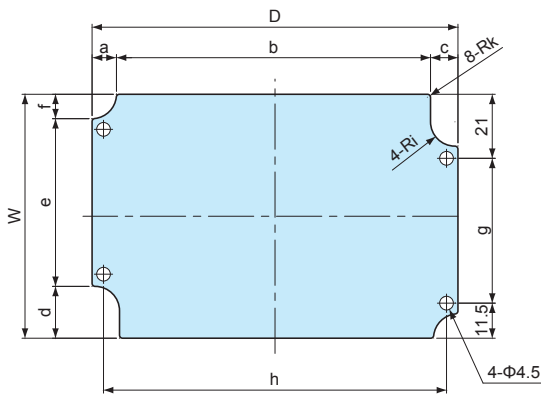

FTB SERIES

MOUNTING PLATE for BDN

FTB 5-7

FTB 6-9

FTB 8-12
FTB10-15

FTB 8- 8 FTB10-20
FTB 9-13 FTB14-24

| Material | Color / Finish |
|--------------------------|-------------------|
| Aluminium A1050P t = 1.5 | Silver / Anodized |

Product no. / Dimensions

| Product no. | Suitable box | W | D | a | b | c | d | e | f | g | h | i | k |
|-------------|--------------|-----|-----|----|-----|----|----|----|----|------|-------|-----|---|
| FTB 5- 7 | BDN 6- 8-5 | 50 | 70 | 8 | 45 | 17 | 9 | 33 | 8 | 42.5 | - | 8 | 2 |
| FTB 6- 9 | BDN 7-10-4 | 62 | 92 | 9 | 74 | 9 | 17 | 36 | 9 | - | 85 | 7 | 1 |
| FTB 8- 8 | BDN 9- 9-6 | 80 | 80 | 9 | 62 | 9 | 17 | 46 | 17 | 37 | 72.5 | 8 | 2 |
| FTB 8-12 | BDN 9-13-5 | 80 | 120 | 8 | 103 | 9 | 17 | 55 | 8 | 47.5 | 112.5 | 8 | 1 |
| FTB 9-13 | BDN10-14-7 | 89 | 129 | 9 | 111 | 9 | 17 | 55 | 17 | 48 | 121 | 8.5 | 2 |
| FTB10-15 | BDN11-16-6 | 100 | 150 | 8 | 133 | 9 | 17 | 75 | 8 | 67.5 | 142.5 | 8 | 1 |
| FTB10-20 | BDN12-22-8 | 108 | 206 | 11 | 184 | 11 | 22 | 64 | 22 | 56 | 196 | 10 | 2 |
| FTB14-24 | BDN16-26-9 | 144 | 244 | 15 | 214 | 15 | 30 | 84 | 30 | 72 | 230 | 12 | 3 |