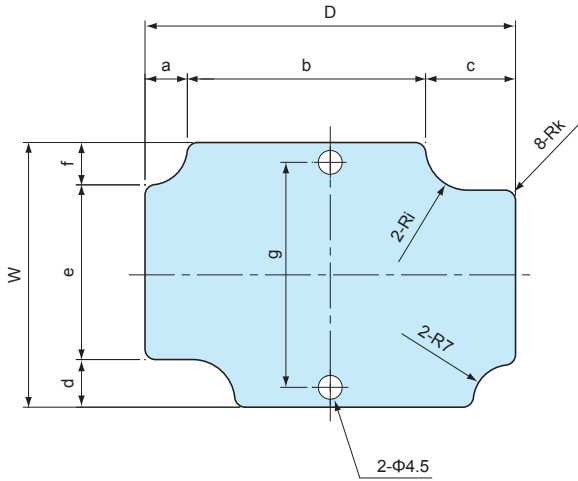

FTB SERIES

MOUNTING PLATE for BDN

FTB 5-7

FTB 6-9

FTB 8-12
FTB10-15

FTB 8- 8 FTB10-20
FTB 9-13 FTB14-24

| Material | Color / Finish |
|--------------------------|-------------------|
| Aluminium A1050P t = 1.5 | Silver / Anodized |

Product no. / Dimensions

| Product no. | Suitable box | W | D | a | b | c | d | e | f | g | h | i | k |
|-------------|--------------|-----|-----|----|-----|----|----|----|----|------|-------|-----|---|
| FTB 5- 7 | BDN 6- 8-5 | 50 | 70 | 8 | 45 | 17 | 9 | 33 | 8 | 42.5 | - | 8 | 2 |
| FTB 6- 9 | BDN 7-10-4 | 62 | 92 | 9 | 74 | 9 | 17 | 36 | 9 | - | 85 | 7 | 1 |
| FTB 8- 8 | BDN 9- 9-6 | 80 | 80 | 9 | 62 | 9 | 17 | 46 | 17 | 37 | 72.5 | 8 | 2 |
| FTB 8-12 | BDN 9-13-5 | 80 | 120 | 8 | 103 | 9 | 17 | 55 | 8 | 47.5 | 112.5 | 8 | 1 |
| FTB 9-13 | BDN10-14-7 | 89 | 129 | 9 | 111 | 9 | 17 | 55 | 17 | 48 | 121 | 8.5 | 2 |
| FTB10-15 | BDN11-16-6 | 100 | 150 | 8 | 133 | 9 | 17 | 75 | 8 | 67.5 | 142.5 | 8 | 1 |
| FTB10-20 | BDN12-22-8 | 108 | 206 | 11 | 184 | 11 | 22 | 64 | 22 | 56 | 196 | 10 | 2 |
| FTB14-24 | BDN16-26-9 | 144 | 244 | 15 | 214 | 15 | 30 | 84 | 30 | 72 | 230 | 12 | 3 |