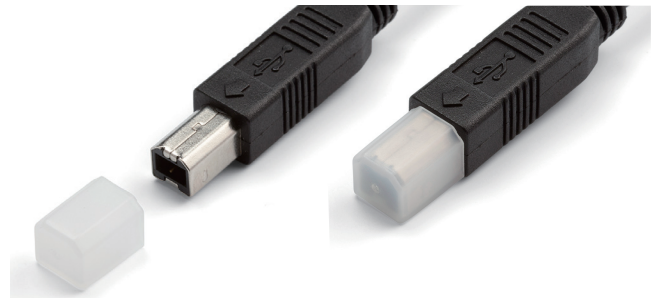

KPS SERIES

USB DUSTPROOF CONNECTOR COVER

USB TYPE-A

Product no. / Feature

Product no.	Material	Color	Pack of
KPS-6	PE	Natural	10

USB TYPE-B

Product no. / Feature

Product no.	Material	Color	Pack of
KPS-5	PE	Natural	10

MINI USB

Product no. / Feature

Product no.	Material	Color	Pack of
KPS-20	PE	Natural	10

MICRO USB

Product no. / Feature

Product no.	Material	Color	Pack of
KPS-21	PE	Natural	10

DTC SERIES

D-SUB • DVI DUSTPROOF CONNECTOR COVER

Product no. / Feature

Product no.	Matching connector	A	Material	Color	Pack of
DTC- 9F	D-sub 9 pin	18.5	PP UL94HB	Gray	10
DTC-15F	D-sub 15 pin • DVI	26.8	PP UL94HB	Gray	10
DTC-25F	D-sub 25 pin	40.6	PP UL94HB	Gray	10