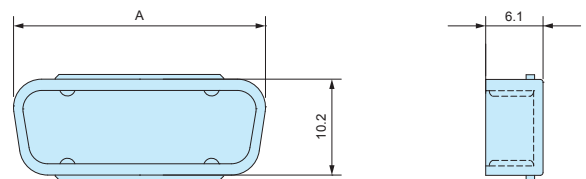

MINI USB

Product no. / Feature

Product no.	Material	Color	Pack of
KPS-20	PE	Natural	10

MICRO USB

Product no. / Feature

Product no.	Material	Color	Pack of
KPS-21	PE	Natural	10

DTC SERIES

D-SUB • DVI DUSTPROOF CONNECTOR COVER