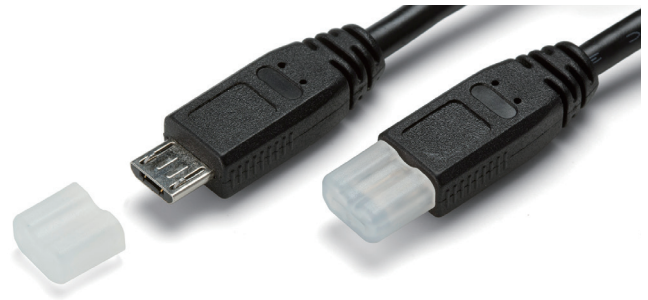

KPS SERIES

USB DUSTPROOF CONNECTOR COVER

USB TYPE-A

Product no. / Feature

Product no.	Material	Color	Pack of
KPS-6	PE	Natural	10

USB TYPE-B

Product no. / Feature

Product no.	Material	Color	Pack of
KPS-5	PE	Natural	10

MINI USB

Product no. / Feature

Product no.	Material	Color	Pack of
KPS-20	PE	Natural	10

MICRO USB

Product no. / Feature

Product no.	Material	Color	Pack of
KPS-21	PE	Natural	10

DTC SERIES

D-SUB • DVI DUSTPROOF CONNECTOR COVER

Product no. / Feature

Product no.	Matching connector	A	Material	Color	Pack of
DTC- 9F	D-sub 9 pin	18.5	PP UL94HB	Gray	10
DTC-15F	D-sub 15 pin • DVI	26.8	PP UL94HB	Gray	10
DTC-25F	D-sub 25 pin	40.6	PP UL94HB	Gray	10