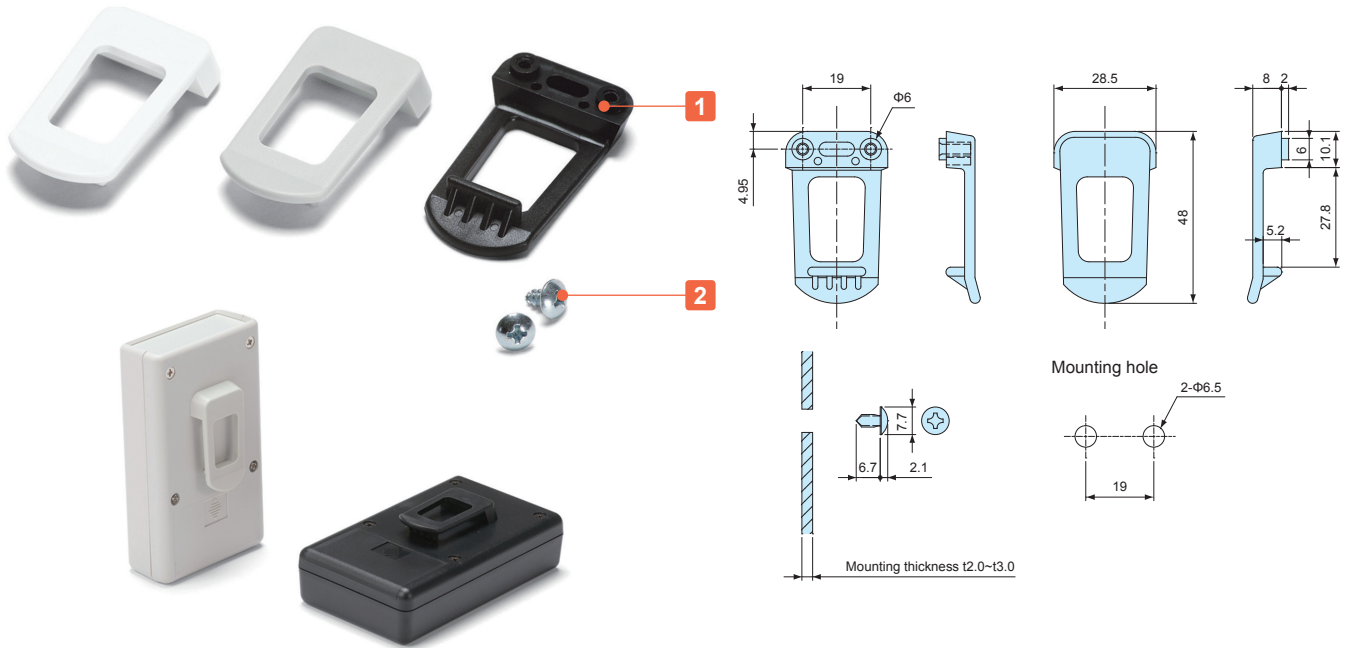

DXF/DWG/PDF drawings available on our website.

New White color type is added to match LC, PF, and TWN series color.

Components

No.	Holder material	Pcs	Material	Color / Finish
1	Clip	1	ABS UL94HB	White • White gray • Black
2	Screw	2	Steel M3.5-6	Zinc plated

Product no. / Dimensions

Product no.			W	H	D
● White	● White gray	● Black			
NEW GDH-1W	GDH-1G	GDH-1B	28.5	10	48

Product no. / Dimensions

Product no.	Material	Finish
DK-1	Steel SPCC t=1.0	Chrome plated
DK-2	Steel SPCC t=0.8	Chrome plated