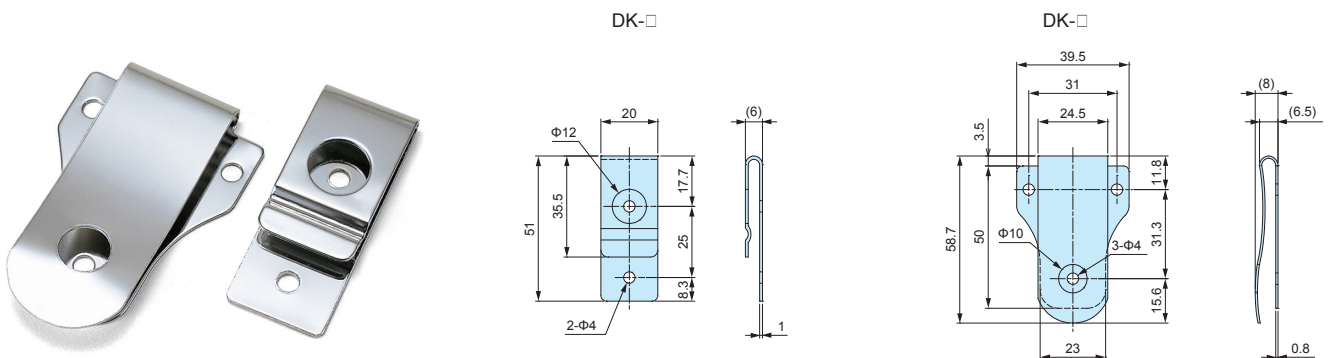

DXF/DWG/PDF drawings available on our website.

New White color type is added to match LC, PF, and TWN series color.

Components

No.	Holder material	Pcs	Material	Color / Finish
1	Clip	1	ABS UL94HB	White • White gray • Black
2	Screw	2	Steel M3.5-6	Zinc plated

Product no. / Dimensions

Product no.			W	H	D
● White	● White gray	● Black			
NEW GDH-1W	GDH-1G	GDH-1B	28.5	10	48

Product no. / Dimensions

Product no.	Material	Finish
DK-1	Steel SPCC t=1.0	Chrome plated
DK-2	Steel SPCC t=0.8	Chrome plated