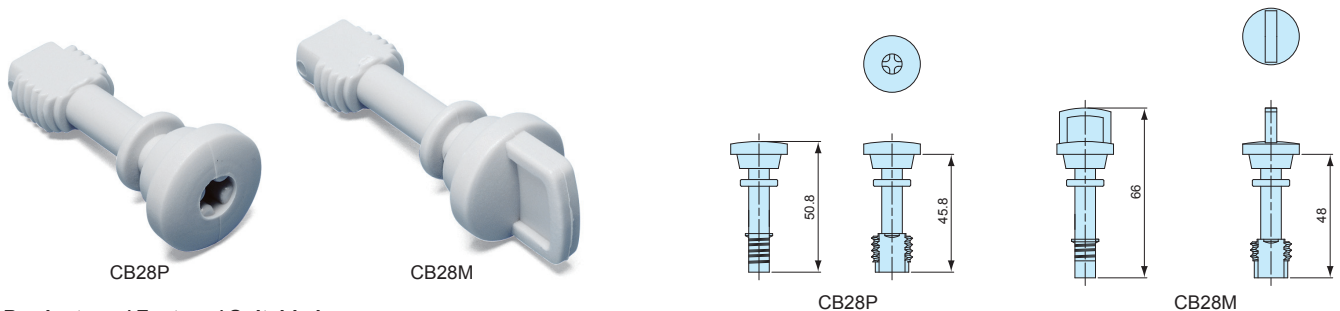

MT SERIES

PCB MOUNTING SCREW

■ Mounting screw for the bosses without insert-nut.

Product no. / Feature

Product no.	Material	Finish	Pack of
MT4-8T (Binding head tapping M4-8)	Steel	Trivalent chromate	20
MT5-8T (Binding head tapping M5-8)	Steel	Trivalent chromate	20

CB SERIES

SPARE COVER SCREW for BCAS

Product no. / Feature / Suitable box

Product no.	Material	Color	Pack of
CB20	Fiberglass • Nylon	White gray	1
CB35	Fiberglass • Nylon	White gray	1
CB50	Fiberglass • Nylon	White gray	1

Product no.	Suitable box
CB20	BCAS060905, 071005, 080806, 081104, 081107, 081108, 081307, 081807, 082507, 101007, 101010, 101807, 102007, 102307, 121207, 121210, 141709, 142309, 151507, 151510, 152004, 152007, 152010, 152013, 152510, 161607, 202010, 202013, 202016, and 212310 models TMB-15PS, 20P, 20PL
CB35	BCAS081110, 081308, 081808, and 082508 models
CB50	BCAS152016, 152513, and 202019 models

CB SERIES

SPARE COVER SCREW for BCAL

Product no. / Feature / Suitable box

Product no.	Material	Color	Suitable box	Pack of
CB28P	Fiberglass • Nylon	White gray	BCAL series	1
CB28M	Fiberglass • Nylon	White gray	BCAL series	1