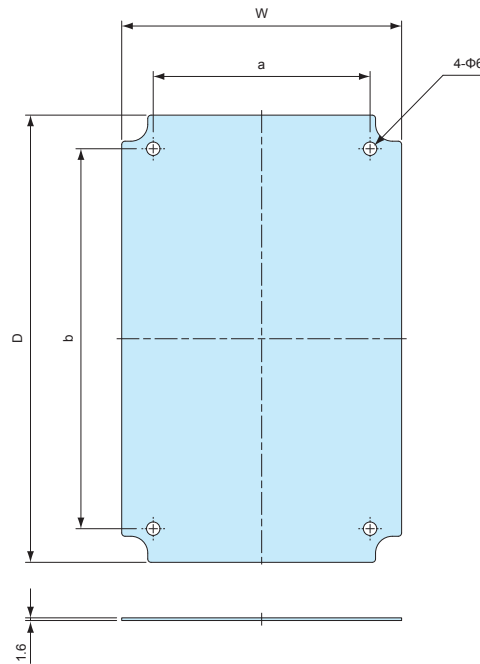

**BMP-Z SERIES**

**STEEL MOUNTING PLATE**

■ Strong but easily customizable.

■ Drawings below are reference examples only.  
DXF/DWG/PDF drawings available on our website.

BMP0506Z ~ 1525Z

BMP2020Z, 2123Z

**Components**

Part name	Material	Color / Finish
Mounting plate	Steel t=1.6	Zinc coated

**Product no. / Dimensions**

Product no.	W	D	a	b	Suitable box	Weight (g)
BMP0506Z	41	56	-	40	BCAS050604, 050605	23
BMP0609Z	52	82	-	65	BCAS060905	41
BMP0710Z	62	92	-	75	BCAS071005	63
BMP0808Z	67	67	-	50	BCAS080806	47
BMP0811Z	68	98	-	80	BCAS081104, 081107, 081108, 081110	72
BMP0813Z	68	118	-	99	BCAS081307, 081308	87
BMP0818Z	69	169	-	150	BCAS081807, 081808	134
BMP0825Z	69	239	-	220	BCAS082507, 082508	193
BMP1010Z	86	86	-	60	BCAS101007, 101010	80
BMP1018Z	89	173	-	139	BCAS101807	177
BMP1121Z	77	177	-	158	BCAS102007	159
BMP1023Z	88	218	-	184	BCAS102307	226
BMP1212Z	114	114	-	70	BCAS121207, 121210	151
BMP1417Z	132	162	-	130	BCAS141709	251
BMP1423Z	123	213	-	190	BCAS142309	305
BMP1515Z	121	121	-	110	BCAS151507, 151510	172
BMP1616Z	142	142	-	120	BCAS161607	237
BMP1520Z	126	176	-	160	BCAS152004, 152007, 152010, 152013, 152016	262
BMP1525Z	127	227	-	210	BCAS152510, 152513	346
BMP2020Z	176	176	120	150	BCAS202010, 202013, 202016, 202019	371
BMP2123Z	183	203	160	180	BCAS212310	447