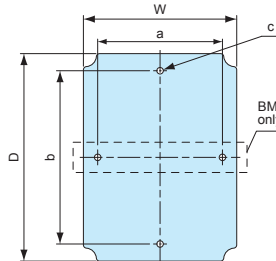

**BMP-P SERIES**

**PLASTIC MOUNTING PLATE**

- Lightweight ABS plastic mounting plate.
- Not available for BCAS050604, 050605, 060905, 071005, 080806, 101807, 102307, and 212310 models.

■ Drawings below are reference examples only.  
DXF/DWG/PDF drawings available on our website.

BMP0811P

BMP0813P ~ 1616P

BMP0825P, 1423P, 1520P, 1525P

BMP2020P

**Components**

Part name	Material	Color / Finish
Mounting plate	ABS	White gray

**Product no. / Dimensions**

Product no.	W	D	a	b	c(Φ)	Thickness	Suitable box	Weight (g)
BMP0811P	64.5	94.3	-	68.4	-	3.5	BCAS081104, 081107, 081108, 081110	21
BMP0813P	64.5	114.5	-	99	Φ6	3.5	BCAS081307, 081308	24
BMP0818P	64.5	164	-	148.5	Φ6	3.5	BCAS081807, 081808	37
BMP0825P	64.2	234.5	-	219.5	Φ6	3.5	BCAS082507, 082508	59
BMP1010P	81.5	81.2	-	60	Φ6	3.5	BCAS101007, 101010	22
BMP1121P	76.5	175.8	-	157.8	Φ6	3	BCAS102007	40
BMP1212P	107	107	-	70	Φ5.5	3.5	BCAS121207, 121210	39
BMP1417P	125.5	155.5	-	130	Φ6	3.5	BCAS141709	69
BMP1423P	122.6	212.5	-	190	Φ5.5	3.7	BCAS142309	103.5
BMP1515P	123	123	110	110	Φ6	3.5	BCAS151507, 151510	52
BMP1616P	143.5	143.5	-	120	Φ6	3.2	BCAS161607	66
BMP1520P	129	179	-	160	Φ5.5	3.5	BCAS152004, 152007, 152010, 152013, 152016	92
BMP1525P	129	228.5	-	210	Φ6	3.5	BCAS152510, 152513	112
BMP2020P	178.5	178.5	120	150	Φ5.5	3.5	BCAS202010, 202013, 202016, 202019	125