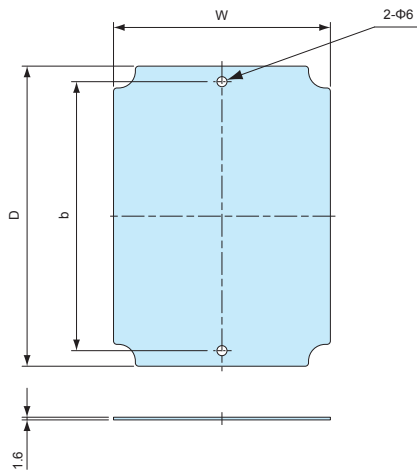

**BMP-Z SERIES**

**STEEL MOUNTING PLATE**

■ Strong but easily customizable.

■ Drawings below are reference examples only.  
DXF/DWG/PDF drawings available on our website.

BMP0506Z ~ 1525Z

BMP2020Z, 2123Z

**Components**

Part name	Material	Color / Finish
Mounting plate	Steel t=1.6	Zinc coated

**Product no. / Dimensions**

Product no.	W	D	a	b	Suitable box	Weight (g)
BMP0506Z	41	56	-	40	BCAS050604, 050605	23
BMP0609Z	52	82	-	65	BCAS060905	41
BMP0710Z	62	92	-	75	BCAS071005	63
BMP0808Z	67	67	-	50	BCAS080806	47
BMP0811Z	68	98	-	80	BCAS081104, 081107, 081108, 081110	72
BMP0813Z	68	118	-	99	BCAS081307, 081308	87
BMP0818Z	69	169	-	150	BCAS081807, 081808	134
BMP0825Z	69	239	-	220	BCAS082507, 082508	193
BMP1010Z	86	86	-	60	BCAS101007, 101010	80
BMP1018Z	89	173	-	139	BCAS101807	177
BMP1121Z	77	177	-	158	BCAS102007	159
BMP1023Z	88	218	-	184	BCAS102307	226
BMP1212Z	114	114	-	70	BCAS121207, 121210	151
BMP1417Z	132	162	-	130	BCAS141709	251
BMP1423Z	123	213	-	190	BCAS142309	305
BMP1515Z	121	121	-	110	BCAS151507, 151510	172
BMP1616Z	142	142	-	120	BCAS161607	237
BMP1520Z	126	176	-	160	BCAS152004, 152007, 152010, 152013, 152016	262
BMP1525Z	127	227	-	210	BCAS152510, 152513	346
BMP2020Z	176	176	120	150	BCAS202010, 202013, 202016, 202019	371
BMP2123Z	183	203	160	180	BCAS212310	447