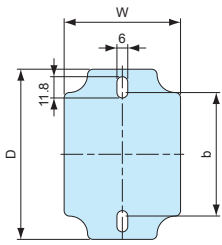

**BMP-P SERIES**

**PLASTIC MOUNTING PLATE**

- Lightweight ABS plastic mounting plate.
- Not available for BCAS050604, 050605, 060905, 071005, 080806, 101807, 102307, and 212310 models.

■ Drawings below are reference examples only.  
DXF/DWG/PDF drawings available on our website.

BMP0811P

BMP0813P ~ 1616P

BMP0825P, 1423P, 1520P, 1525P

BMP2020P

**Components**

Part name	Material	Color / Finish
Mounting plate	ABS	White gray

**Product no. / Dimensions**

Product no.	W	D	a	b	c(Φ)	Thickness	Suitable box	Weight (g)
BMP0811P	64.5	94.3	-	68.4	-	3.5	BCAS081104, 081107, 081108, 081110	21
BMP0813P	64.5	114.5	-	99	Φ6	3.5	BCAS081307, 081308	24
BMP0818P	64.5	164	-	148.5	Φ6	3.5	BCAS081807, 081808	37
BMP0825P	64.2	234.5	-	219.5	Φ6	3.5	BCAS082507, 082508	59
BMP1010P	81.5	81.2	-	60	Φ6	3.5	BCAS101007, 101010	22
BMP1121P	76.5	175.8	-	157.8	Φ6	3	BCAS102007	40
BMP1212P	107	107	-	70	Φ5.5	3.5	BCAS121207, 121210	39
BMP1417P	125.5	155.5	-	130	Φ6	3.5	BCAS141709	69
BMP1423P	122.6	212.5	-	190	Φ5.5	3.7	BCAS142309	103.5
BMP1515P	123	123	110	110	Φ6	3.5	BCAS151507, 151510	52
BMP1616P	143.5	143.5	-	120	Φ6	3.2	BCAS161607	66
BMP1520P	129	179	-	160	Φ5.5	3.5	BCAS152004, 152007, 152010, 152013, 152016	92
BMP1525P	129	228.5	-	210	Φ6	3.5	BCAS152510, 152513	112
BMP2020P	178.5	178.5	120	150	Φ5.5	3.5	BCAS202010, 202013, 202016, 202019	125