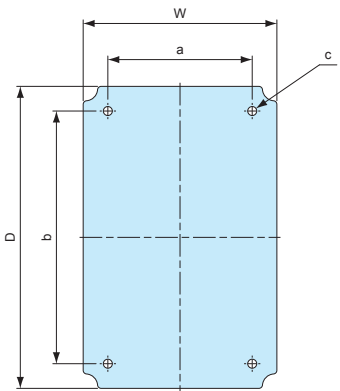

BMP0811P

BMP0813P ~ 1616P

BMP0825P, 1423P, 1520P, 1525P

BMP2020P

**Components**

Part name	Material	Color / Finish
Mounting plate	ABS	White gray

**Product no. / Dimensions**

Product no.	W	D	a	b	c(Φ)	Thickness	Suitable box	Weight (g)
BMP0811P	64.5	94.3	-	68.4	-	3.5	BCAS081104, 081107, 081108, 081110	21
BMP0813P	64.5	114.5	-	99	Φ6	3.5	BCAS081307, 081308	24
BMP0818P	64.5	164	-	148.5	Φ6	3.5	BCAS081807, 081808	37
BMP0825P	64.2	234.5	-	219.5	Φ6	3.5	BCAS082507, 082508	59
BMP1010P	81.5	81.2	-	60	Φ6	3.5	BCAS101007, 101010	22
BMP1121P	76.5	175.8	-	157.8	Φ6	3	BCAS102007	40
BMP1212P	107	107	-	70	Φ5.5	3.5	BCAS121207, 121210	39
BMP1417P	125.5	155.5	-	130	Φ6	3.5	BCAS141709	69
BMP1423P	122.6	212.5	-	190	Φ5.5	3.7	BCAS142309	103.5
BMP1515P	123	123	110	110	Φ6	3.5	BCAS151507, 151510	52
BMP1616P	143.5	143.5	-	120	Φ6	3.2	BCAS161607	66
BMP1520P	129	179	-	160	Φ5.5	3.5	BCAS152004, 152007, 152010, 152013, 152016	92
BMP1525P	129	228.5	-	210	Φ6	3.5	BCAS152510, 152513	112
BMP2020P	178.5	178.5	120	150	Φ5.5	3.5	BCAS202010, 202013, 202016, 202019	125