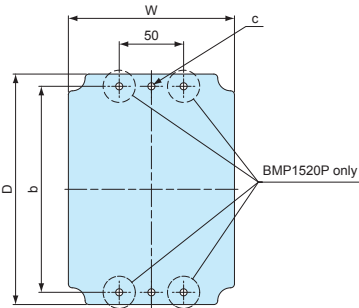

BMP0811P

BMP0813P ~ 1616P

BMP0825P, 1423P, 1520P, 1525P

BMP2020P

**Components**

Part name	Material	Color / Finish
Mounting plate	ABS	White gray

**Product no. / Dimensions**

Product no.	W	D	a	b	c(Φ)	Thickness	Suitable box	Weight (g)
BMP0811P	64.5	94.3	-	68.4	-	3.5	BCAS081104, 081107, 081108, 081110	21
BMP0813P	64.5	114.5	-	99	Φ6	3.5	BCAS081307, 081308	24
BMP0818P	64.5	164	-	148.5	Φ6	3.5	BCAS081807, 081808	37
BMP0825P	64.2	234.5	-	219.5	Φ6	3.5	BCAS082507, 082508	59
BMP1010P	81.5	81.2	-	60	Φ6	3.5	BCAS101007, 101010	22
BMP1121P	76.5	175.8	-	157.8	Φ6	3	BCAS102007	40
BMP1212P	107	107	-	70	Φ5.5	3.5	BCAS121207, 121210	39
BMP1417P	125.5	155.5	-	130	Φ6	3.5	BCAS141709	69
BMP1423P	122.6	212.5	-	190	Φ5.5	3.7	BCAS142309	103.5
BMP1515P	123	123	110	110	Φ6	3.5	BCAS151507, 151510	52
BMP1616P	143.5	143.5	-	120	Φ6	3.2	BCAS161607	66
BMP1520P	129	179	-	160	Φ5.5	3.5	BCAS152004, 152007, 152010, 152013, 152016	92
BMP1525P	129	228.5	-	210	Φ6	3.5	BCAS152510, 152513	112
BMP2020P	178.5	178.5	120	150	Φ5.5	3.5	BCAS202010, 202013, 202016, 202019	125