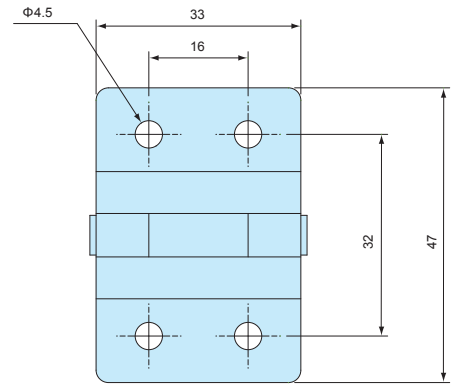

BCH SERIES

HINGE for BCAS • BCAL

■ Refer to ☉ guide markings on BCAS • BCAL box when installing.

BCH55

BCH65

Components

Part name	Pcs	Material	Color / Finish
Hinge	1	Stainless steel SUS304	Unfinished
Bracket	2	Stainless steel SUS304	Unfinished
Gasket	2	EPDM	Black

Product no. / Suitable box

Product no.	Suitable box	Included screw
BCH55	BCAS series Not available for BCAS050604, 050605, 060905, 071005, 080806, 081104, 101807, 102007, 102307, 152004, and 161607 models.	Truss head M4-10
BCH65	BCAL series	Truss head M4-10

BCL SERIES

LATCH for BCAS • BCAL

■ Refer to ☉ guide markings on BCAS • BCAL box when installing.

BCL55

BCL65

Components

Part name	Pcs	Material	Color / Finish
Latch	1	Stainless steel SUS304	Unfinished
Hook	1	Stainless steel SUS304	Unfinished
Bracket	2	Stainless steel SUS304	Unfinished
Gasket	2	EPDM	Black

Product no. / Suitable box

Product no.	Suitable box	Included screw
BCL55	BCAS series Not available for BCAS050604, 050605, 060905, 071005, 080806, 081104, 101807, 102007, 102307, 152004, and 161607 models.	Truss head M4-10
BCL65	BCAL series	Truss head M4-10