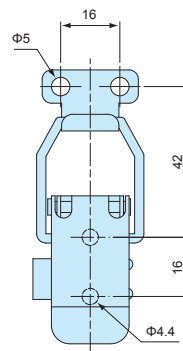

BCH SERIES

HINGE for BCAS • BCAL

■ Refer to ☉ guide markings on BCAS • BCAL box when installing.

BCH55

BCH65

Components

Part name	Pcs	Material	Color / Finish
Hinge	1	Stainless steel SUS304	Unfinished
Bracket	2	Stainless steel SUS304	Unfinished
Gasket	2	EPDM	Black

Product no. / Suitable box

Product no.	Suitable box	Included screw
BCH55	BCAS series Not available for BCAS050604, 050605, 060905, 071005, 080806, 081104, 101807, 102007, 102307, 152004, and 161607 models.	Truss head M4-10
BCH65	BCAL series	Truss head M4-10

BCL SERIES

LATCH for BCAS • BCAL

■ Refer to ☉ guide markings on BCAS • BCAL box when installing.

BCL55

BCL65

Components

Part name	Pcs	Material	Color / Finish
Latch	1	Stainless steel SUS304	Unfinished
Hook	1	Stainless steel SUS304	Unfinished
Bracket	2	Stainless steel SUS304	Unfinished
Gasket	2	EPDM	Black

Product no. / Suitable box

Product no.	Suitable box	Included screw
BCL55	BCAS series Not available for BCAS050604, 050605, 060905, 071005, 080806, 081104, 101807, 102007, 102307, 152004, and 161607 models.	Truss head M4-10
BCL65	BCAL series	Truss head M4-10