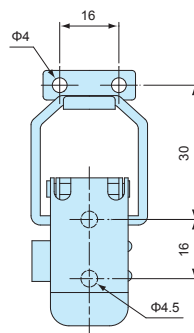

BCH SERIES

HINGE for BCAS • BCAL

■ Refer to ☉ guide markings on BCAS • BCAL box when installing.

BCH55

BCH65

Components

Part name	Pcs	Material	Color / Finish
Hinge	1	Stainless steel SUS304	Unfinished
Bracket	2	Stainless steel SUS304	Unfinished
Gasket	2	EPDM	Black

Product no. / Suitable box

Product no.	Suitable box	Included screw
BCH55	BCAS series Not available for BCAS050604, 050605, 060905, 071005, 080806, 081104, 101807, 102007, 102307, 152004, and 161607 models.	Truss head M4-10
BCH65	BCAL series	Truss head M4-10

BCL SERIES

LATCH for BCAS • BCAL

■ Refer to ☉ guide markings on BCAS • BCAL box when installing.

BCL55

BCL65

Components

Part name	Pcs	Material	Color / Finish
Latch	1	Stainless steel SUS304	Unfinished
Hook	1	Stainless steel SUS304	Unfinished
Bracket	2	Stainless steel SUS304	Unfinished
Gasket	2	EPDM	Black

Product no. / Suitable box

Product no.	Suitable box	Included screw
BCL55	BCAS series Not available for BCAS050604, 050605, 060905, 071005, 080806, 081104, 101807, 102007, 102307, 152004, and 161607 models.	Truss head M4-10
BCL65	BCAL series	Truss head M4-10