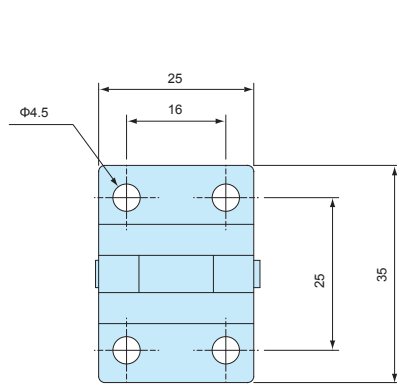

BCH SERIES

HINGE for BCAS • BCAL

■ Refer to ☉ guide markings on BCAS • BCAL box when installing.

BCH55

BCH65

Components

Part name	Pcs	Material	Color / Finish
Hinge	1	Stainless steel SUS304	Unfinished
Bracket	2	Stainless steel SUS304	Unfinished
Gasket	2	EPDM	Black

Product no. / Suitable box

Product no.	Suitable box	Included screw
BCH55	BCAS series Not available for BCAS050604, 050605, 060905, 071005, 080806, 081104, 101807, 102007, 102307, 152004, and 161607 models.	Truss head M4-10
BCH65	BCAL series	Truss head M4-10

BCL SERIES

LATCH for BCAS • BCAL

■ Refer to ☉ guide markings on BCAS • BCAL box when installing.

BCL55

BCL65

Components

Part name	Pcs	Material	Color / Finish
Latch	1	Stainless steel SUS304	Unfinished
Hook	1	Stainless steel SUS304	Unfinished
Bracket	2	Stainless steel SUS304	Unfinished
Gasket	2	EPDM	Black

Product no. / Suitable box

Product no.	Suitable box	Included screw
BCL55	BCAS series Not available for BCAS050604, 050605, 060905, 071005, 080806, 081104, 101807, 102007, 102307, 152004, and 161607 models.	Truss head M4-10
BCL65	BCAL series	Truss head M4-10