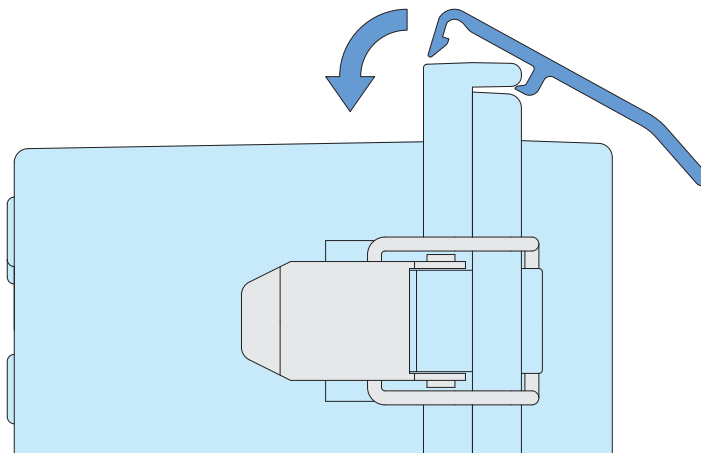

Roof for 506018 ~ 608028

Accessories (Optional parts)

Product no. / Dimensions

■ Please suffix color code at the end of the product number.

Product no.	Suitable box	L
BRF-530□	BCAP • BCPC • BCPK 506018 506025 507018 507025	565
BRF-630□	BCAP • BCPC • BCPK 608018 608028	665

■ S color type is light gray painted.

- How to install BRF outdoor roof.
Refer to illustration.

BCC-1 DUST PROTECTION CAP

- Prevent dust and other foreign material entry.
- Protection against corrosion on key hole part in environments such as coastal areas.
- When ordering, please ensure that the quantity required corresponds to the number of latches on your selected enclosure.

Product no. / Dimensions

Product no.	Material	Color	Sales unit
BCC-1	Silicone	Black	1 pc

Suitable Box

Suitable box	Required
BCPK192810 ~ 203018, 253515 ~ 405020	2 pcs
BCPK406018 ~ 608028	3 pcs

■ Not suitable for BCPK 212110, 212113, 172711, and smaller models.