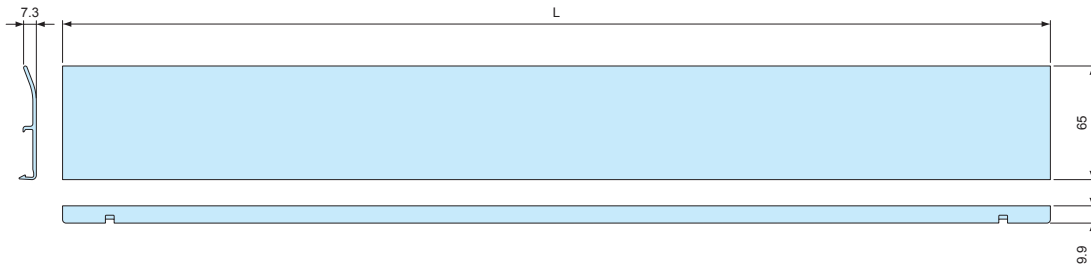

Roof for 506018 ~ 608028

Accessories (Optional parts)

Product no. / Dimensions

■ Please suffix color code at the end of the product number.

Product no.	Suitable box	L
BRF-530□	BCAP • BCPC • BCPK 506018 506025 507018 507025	565
BRF-630□	BCAP • BCPC • BCPK 608018 608028	665

■ S color type is light gray painted.

- How to install BRF outdoor roof.
Refer to illustration.

BCC-1 DUST PROTECTION CAP

- Prevent dust and other foreign material entry.
- Protection against corrosion on key hole part in environments such as coastal areas.
- When ordering, please ensure that the quantity required corresponds to the number of latches on your selected enclosure.

Product no. / Dimensions

Product no.	Material	Color	Sales unit
BCC-1	Silicone	Black	1 pc

Suitable Box

Suitable box	Required
BCPK192810 ~ 203018, 253515 ~ 405020	2 pcs
BCPK406018 ~ 608028	3 pcs

■ Not suitable for BCPK 212110, 212113, 172711, and smaller models.