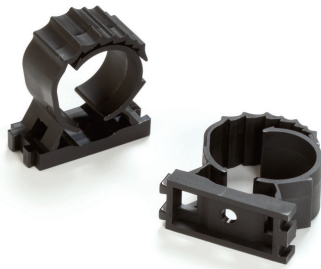

EXCLUSIVE BRACKET for THB

- Optional bracket for affixing onto panels, poles etc.
- Recommended for affixing / securing connectors onto a surface.

■ DXF/DWG/PDF drawings available on our website.

Product no. / Details

■ PA66 = Polyamide 66

Product no.	Material / Color	Suitable models
6000302CC	PA66 / Black	THB387 • 387L • 390 • 390T • 391 • 399Y • 400 • 402T • 405