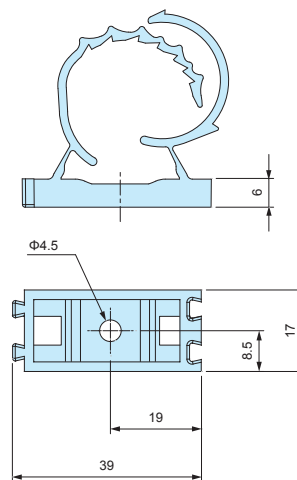

EXCLUSIVE BRACKET for THB

- Optional bracket for affixing onto panels, poles etc.
- Recommended for affixing / securing connectors onto a surface.

■ DXF/DWG/PDF drawings available on our website.

Product no. / Details

■ PA66 = Polyamide 66

Product no.	Material / Color	Suitable models
6000302CC	PA66 / Black	THB387 • 387L • 390 • 390T • 391 • 399Y • 400 • 402T • 405